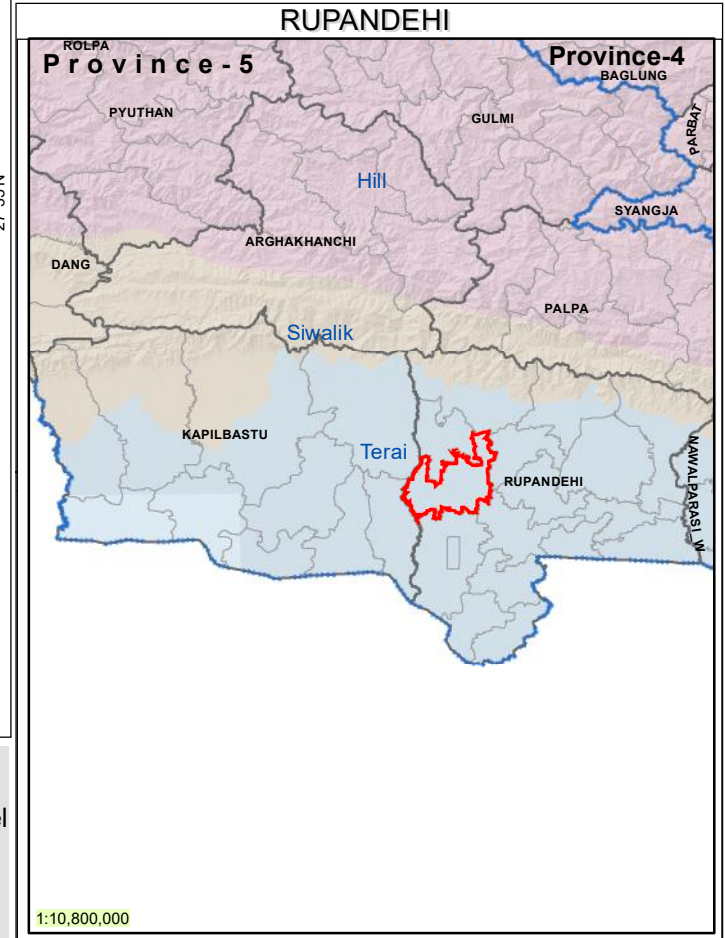

Legend

- River
- Ward
- Forest
- Non Forest

Data:
Local level Admin boundary:- Department of Survey,
Ministry of Federal Affair and Local Development
Forest Cover:- Department of Forest Research and Survey
Protected Area:- Department of National Parks and Wildlife Conservation

Ministry of Forests and Environment
Department of Forest Research and Survey

Legend

- Local Level
- District
- Pradesh

1:102,000

1:10,800,000

CRS: GCS WGS 1984

www.dfrs.gov.np