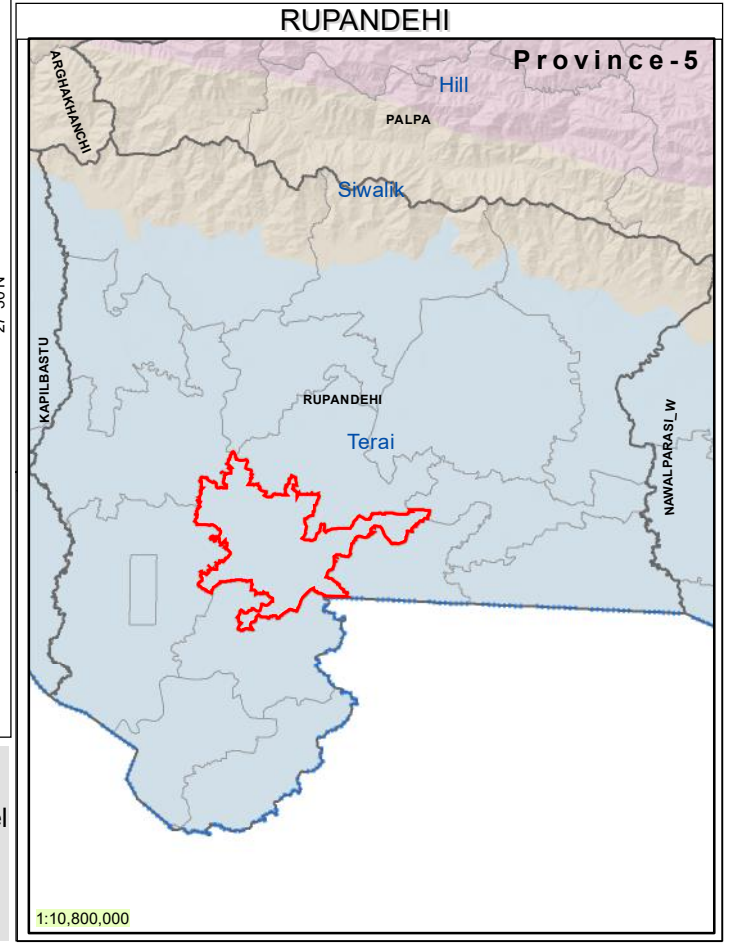

Legend

- River
- Ward
- Non Forest

Data:
Local level Admin boundary:- Department of Survey,
Ministry of Federal Affair and Local Development
Forest Cover:- Department of Forest Research and Survey
Protected Area:- Department of National Parks and Wildlife Conservation

Ministry of Forests and Environment
Department of Forest Research and Survey

Legend

- Local Level
- District
- Pradesh