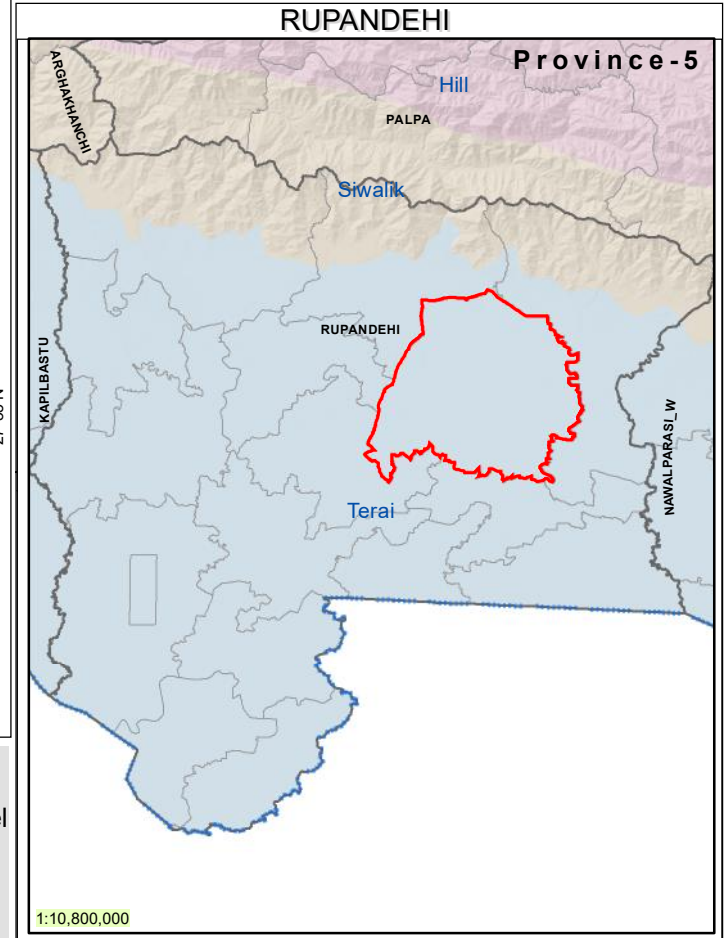

Tillotama Nagarpalika, RUPANDEHI, Province-5

125.92 Sqkm (Total Area)

13.58 Sqkm (Forest Area)

10.78% Forest

Legend

- River
- Ward
- Forest
- Non Forest

Data:
Local level Admin boundary:- Department of Survey,
Ministry of Federal Affair and Local Development
Forest Cover:- Department of Forest Research and Survey
Protected Area:- Department of National Parks and Wildlife Conservation

Ministry of Forests and Environment
Department of Forest Research and Survey

Legend

- Local Level
- District
- Pradesh

CRS: GCS WGS 1984

www.dfrs.gov.np