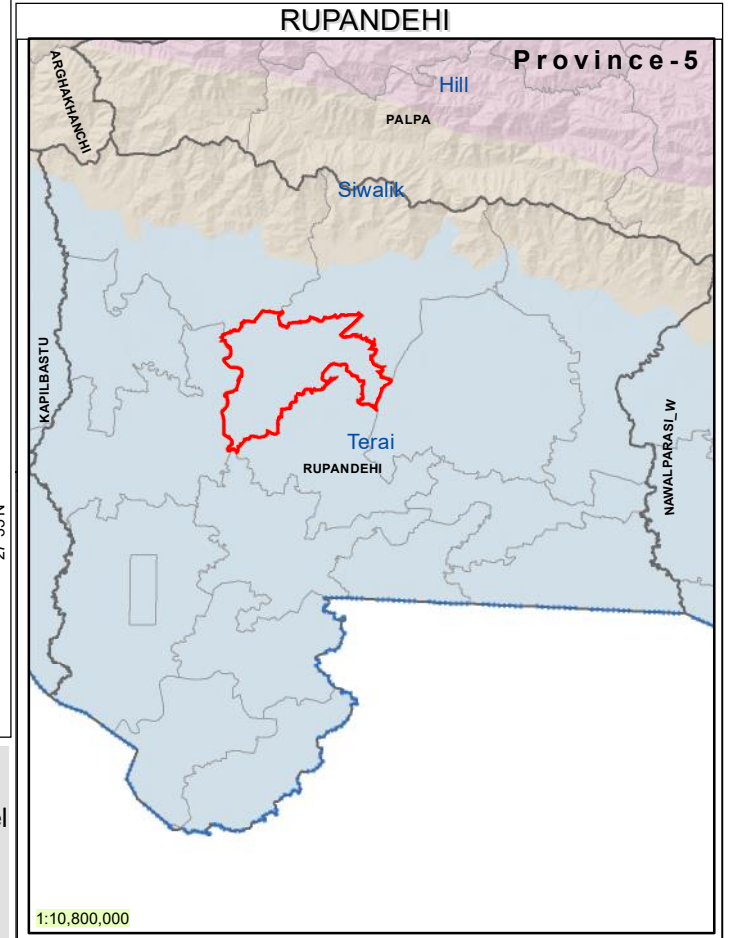

Legend

- River
- Ward
- Forest
- Non Forest

Data:
Local level Admin boundary:- Department of Survey,
Ministry of Federal Affair and Local Development
Forest Cover:- Department of Forest Research and Survey
Protected Area:- Department of National Parks and Wildlife Conservation

Ministry of Forests and Environment
Department of Forest Research and Survey

Legend

- Local Level
- District
- Pradesh