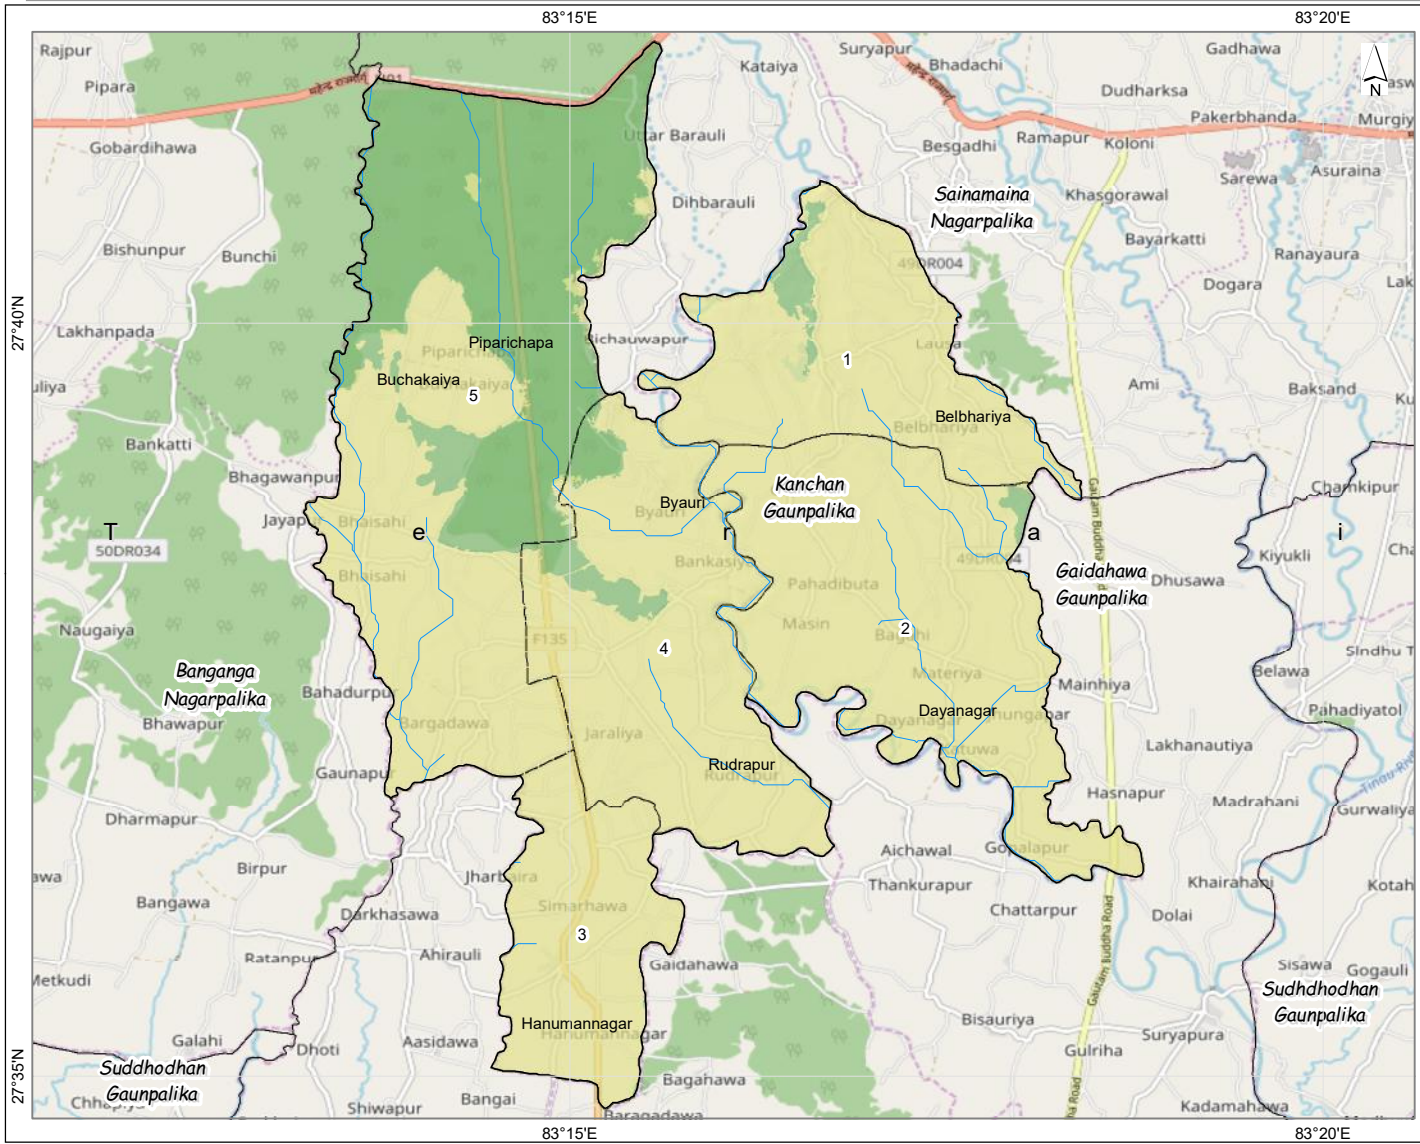

Legend

- River
- Ward
- Forest
- Non Forest

Data:
Local level Admin boundary:- Department of Survey,
Ministry of Federal Affair and Local Development
Forest Cover:- Department of Forest Research and Survey
Protected Area:- Department of National Parks and Wildlife Conservation

Ministry of Forests and Environment
Department of Forest Research and Survey

Legend

- Local Level
- District
- Pradesh

CRS: GCS WGS 1984

www.dfrs.gov.np