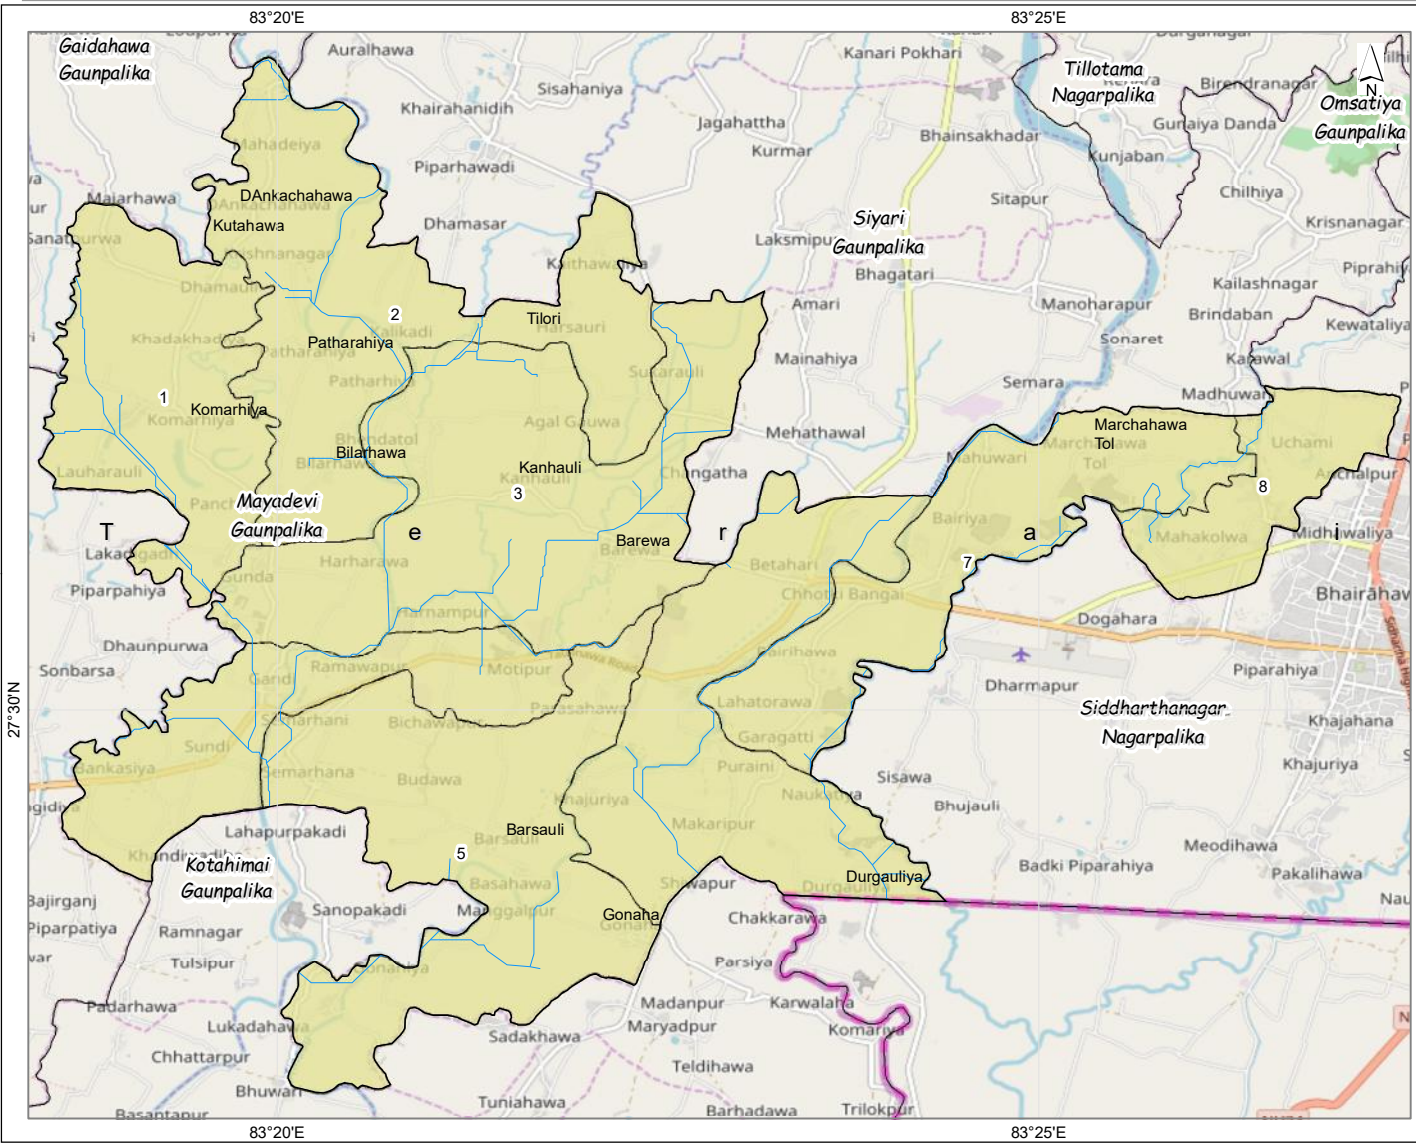

Legend

- River
- Ward
- Non Forest

Data:
Local level Admin boundary:- Department of Survey,
Ministry of Federal Affair and Local Development
Forest Cover:- Department of Forest Research and Survey
Protected Area:- Department of National Parks and Wildlife Conservation

Ministry of Forests and Environment
Department of Forest Research and Survey

Legend

- Local Level
- District
- Pradesh