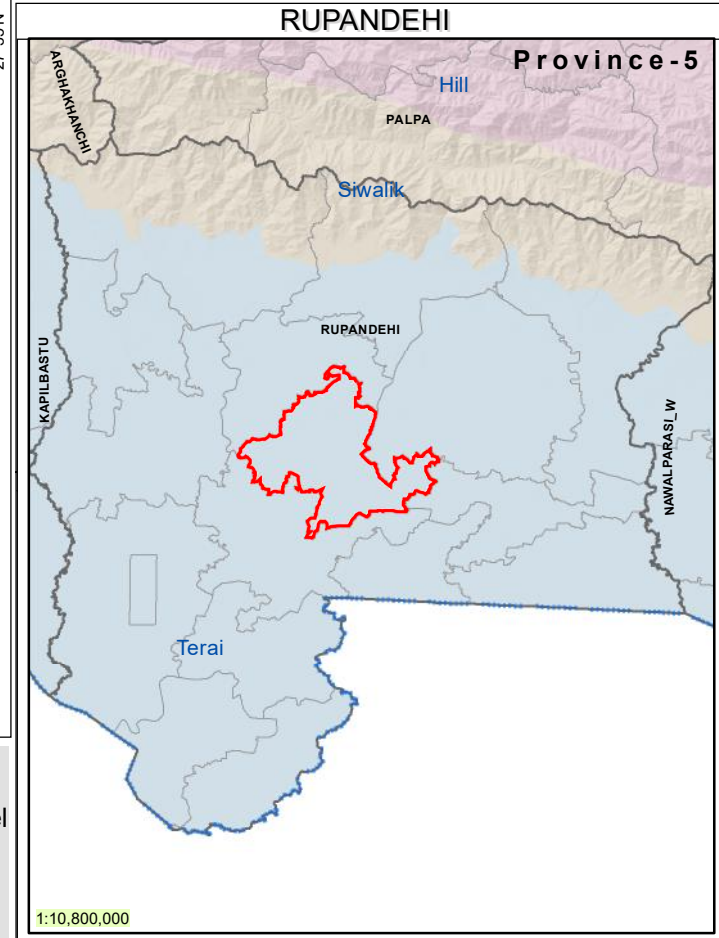

Legend

- River
- Ward
- Forest
- Non Forest

Data:
Local level Admin boundary:- Department of Survey,
Ministry of Federal Affair and Local Development
Forest Cover:- Department of Forest Research and Survey
Protected Area:- Department of National Parks and Wildlife Conservation

Ministry of Forests and Environment
Department of Forest Research and Survey

Legend

- Local Level
- District
- Pradesh

CRS: GCS WGS 1984

www.dfrs.gov.np