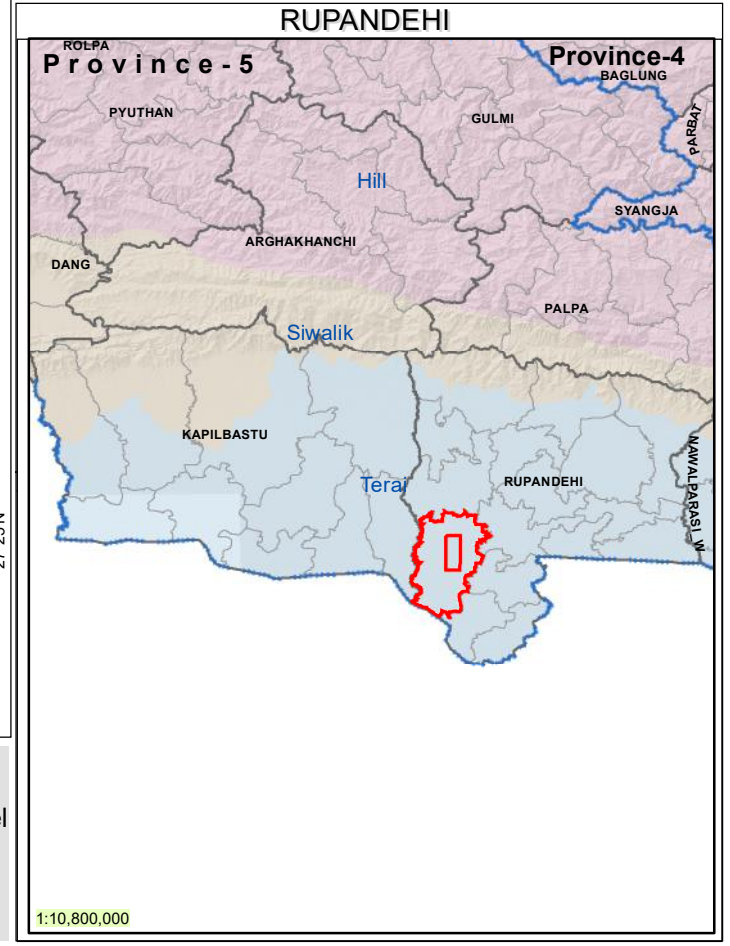

Data:
Local level Admin boundary:- Department of Survey,
Ministry of Federal Affair and Local Development
Forest Cover:- Department of Forest Research and Survey
Protected Area:- Department of National Parks and Wildlife Conservation

Ministry of Forests and Environment
Department of Forest Research and Survey

1. **Legend**
2. River
   - Ward
   - Forest
   - Non Forest

1. **Legend**
2. Local Level
   - District
   - Pradesh