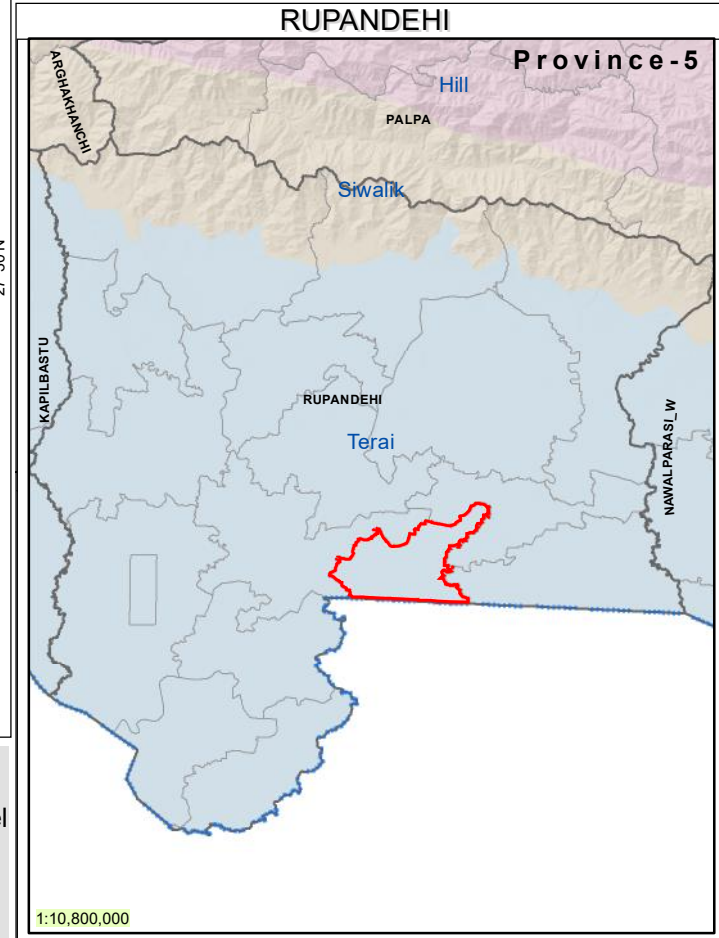

Legend

- River
- Ward
- Forest
- Non Forest

Data:
Local level Admin boundary:- Department of Survey,
Ministry of Federal Affair and Local Development
Forest Cover:- Department of Forest Research and Survey
Protected Area:- Department of National Parks and Wildlife Conservation

Ministry of Forests and Environment
Department of Forest Research and Survey

Legend

- Local Level
- District
- Pradesh

CRS: GCS WGS 1984

www.dfrs.gov.np