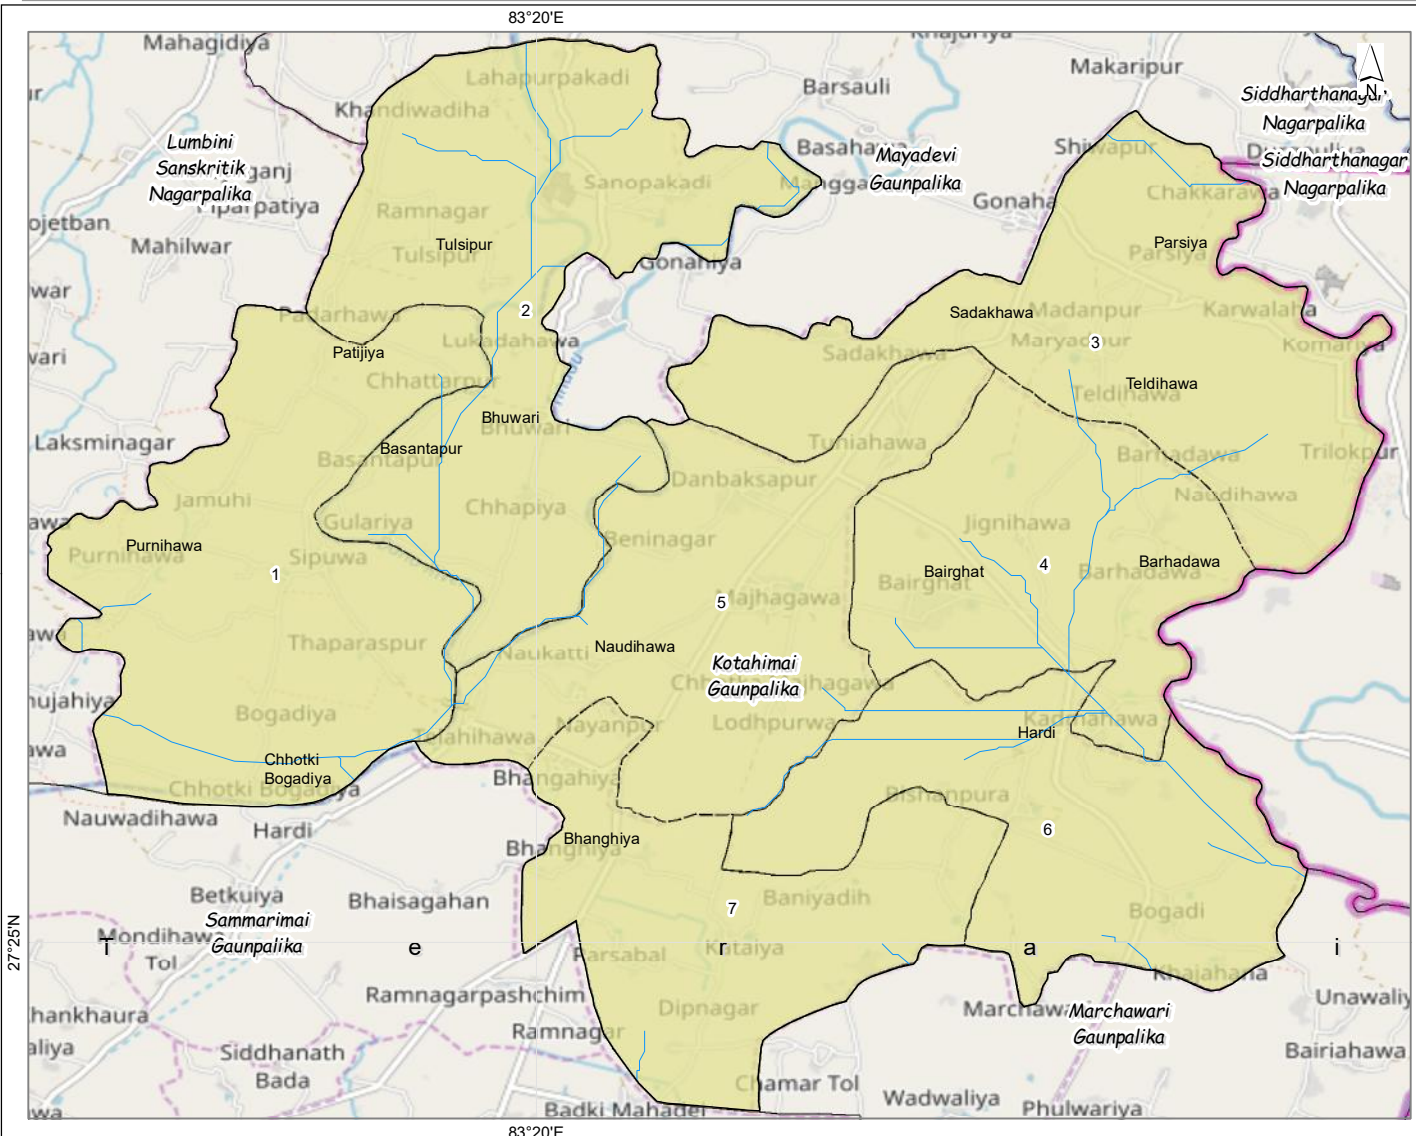

Legend

- River
- Ward
- Non Forest

Data:
Local level Admin boundary:- Department of Survey,
Ministry of Federal Affair and Local Development
Forest Cover:- Department of Forest Research and Survey
Protected Area:- Department of National Parks and Wildlife Conservation

Ministry of Forests and Environment
Department of Forest Research and Survey

Legend

- Local Level
- District
- Pradesh

CRS: GCS WGS 1984

www.dfrs.gov.np