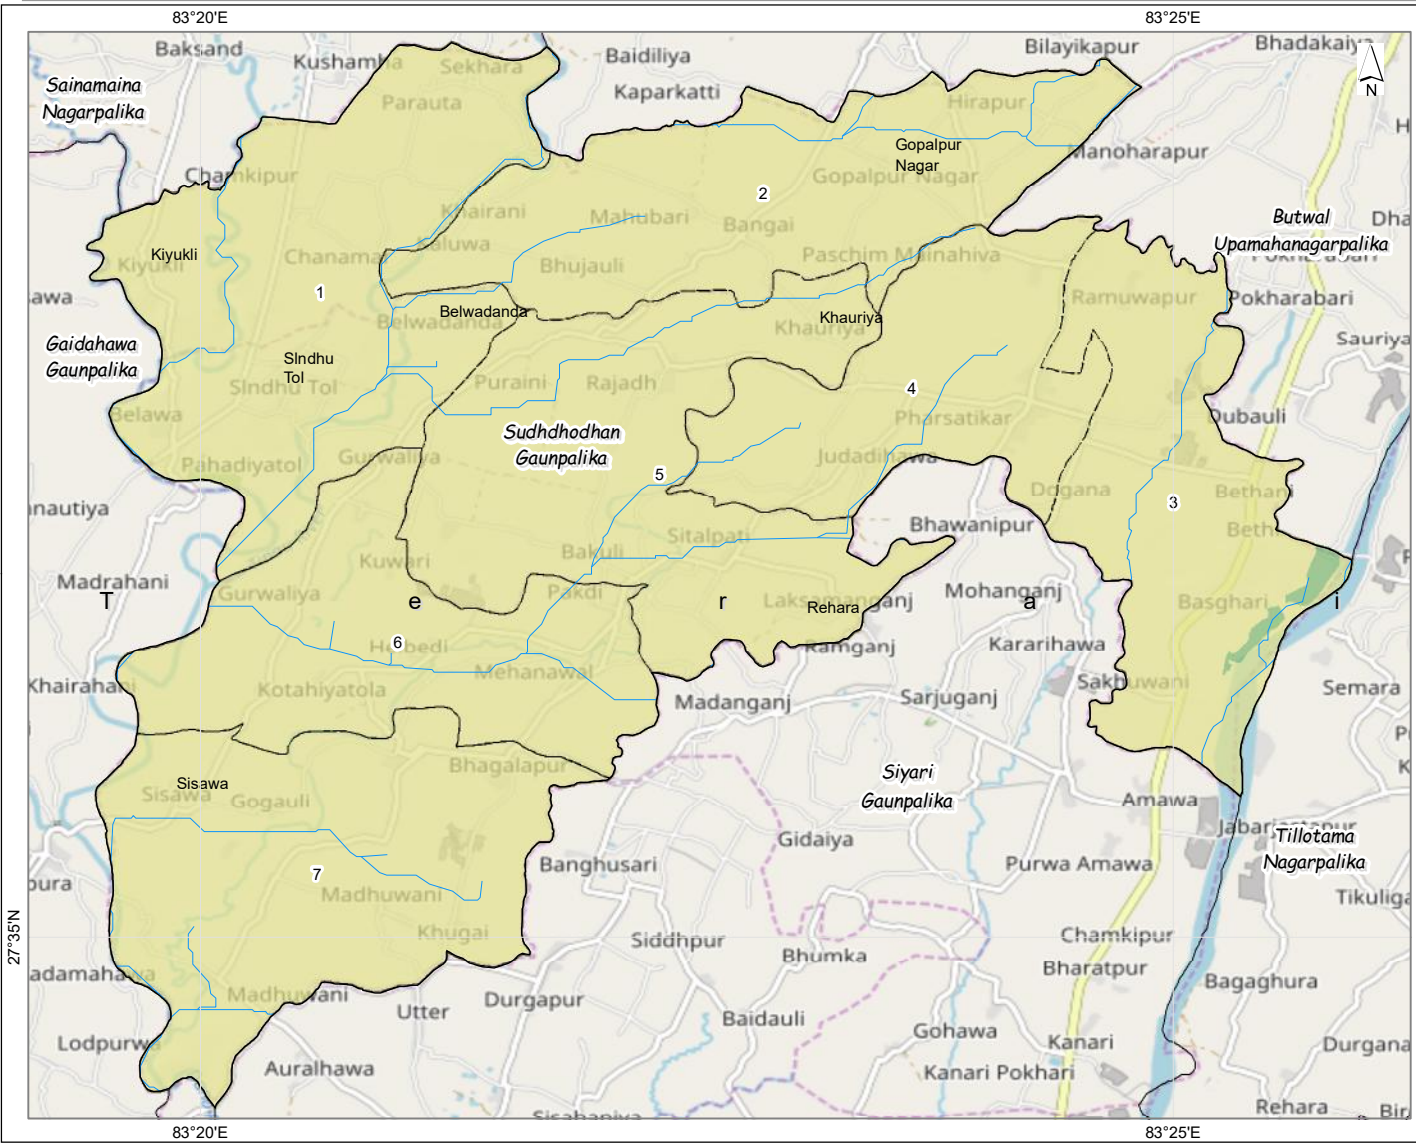

Legend

- River
- Ward
- Forest
- Non Forest

Data:
Local level Admin boundary:- Department of Survey,
Ministry of Federal Affair and Local Development
Forest Cover:- Department of Forest Research and Survey
Protected Area:- Department of National Parks and Wildlife Conservation

Ministry of Forests and Environment
Department of Forest Research and Survey

Legend

- Local Level
- District
- Pradesh