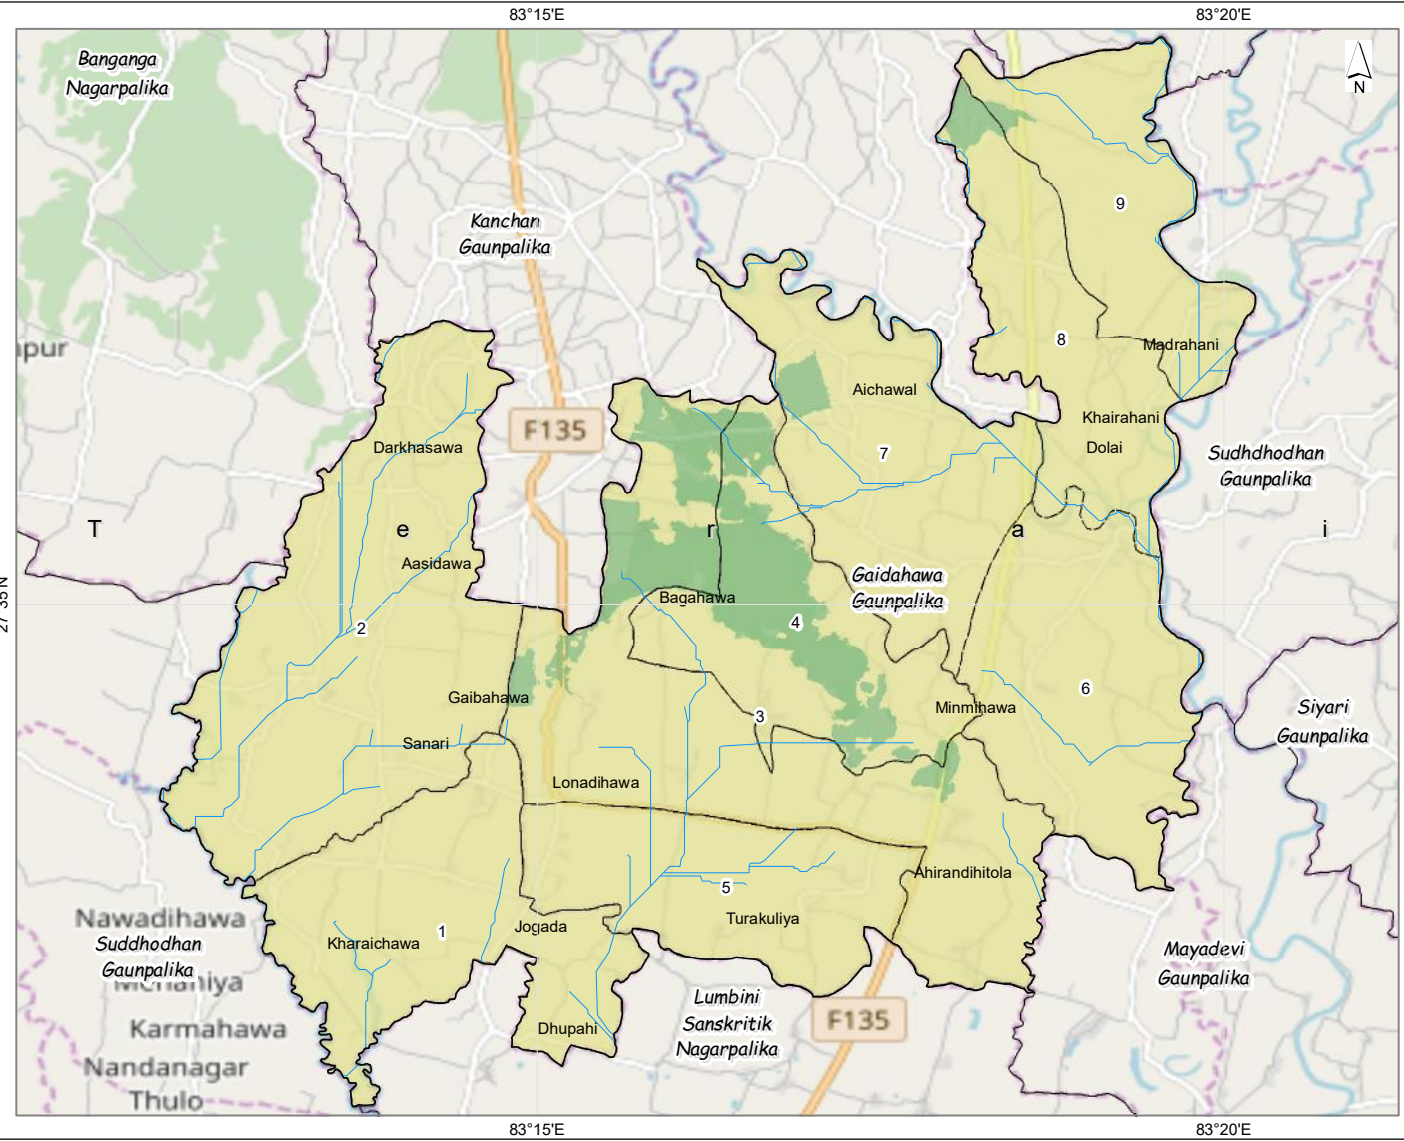

Legend

- River
- Ward
- Forest
- Non Forest

Data:
Local level Admin boundary:- Department of Survey,
Ministry of Federal Affair and Local Development
Forest Cover:- Department of Forest Research and Survey
Protected Area:- Department of National Parks and Wildlife Conservation

Ministry of Forests and Environment
Department of Forest Research and Survey

Legend

- Local Level
- District
- Pradesh

1:102,000

1:10,800,000

CRS: GCS WGS 1984

www.dfrs.gov.np