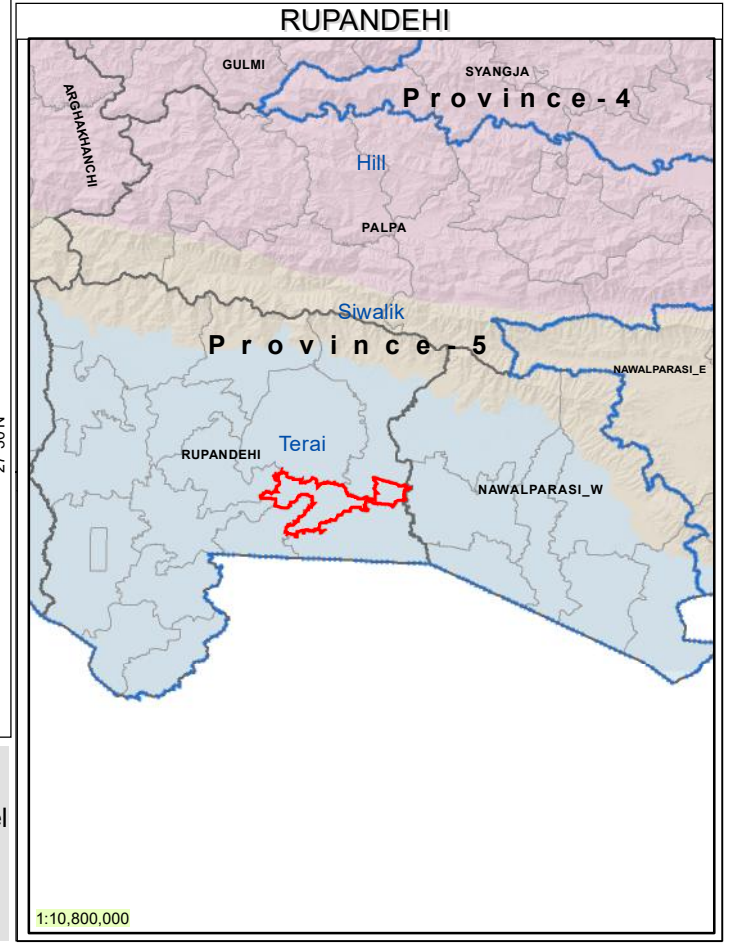

Legend

- River
- Ward
- Forest
- Non Forest

Data:
Local level Admin boundary:- Department of Survey,
Ministry of Federal Affair and Local Development
Forest Cover:- Department of Forest Research and Survey
Protected Area:- Department of National Parks and Wildlife Conservation

Ministry of Forests and Environment
Department of Forest Research and Survey

Legend

- Local Level
- District
- Pradesh