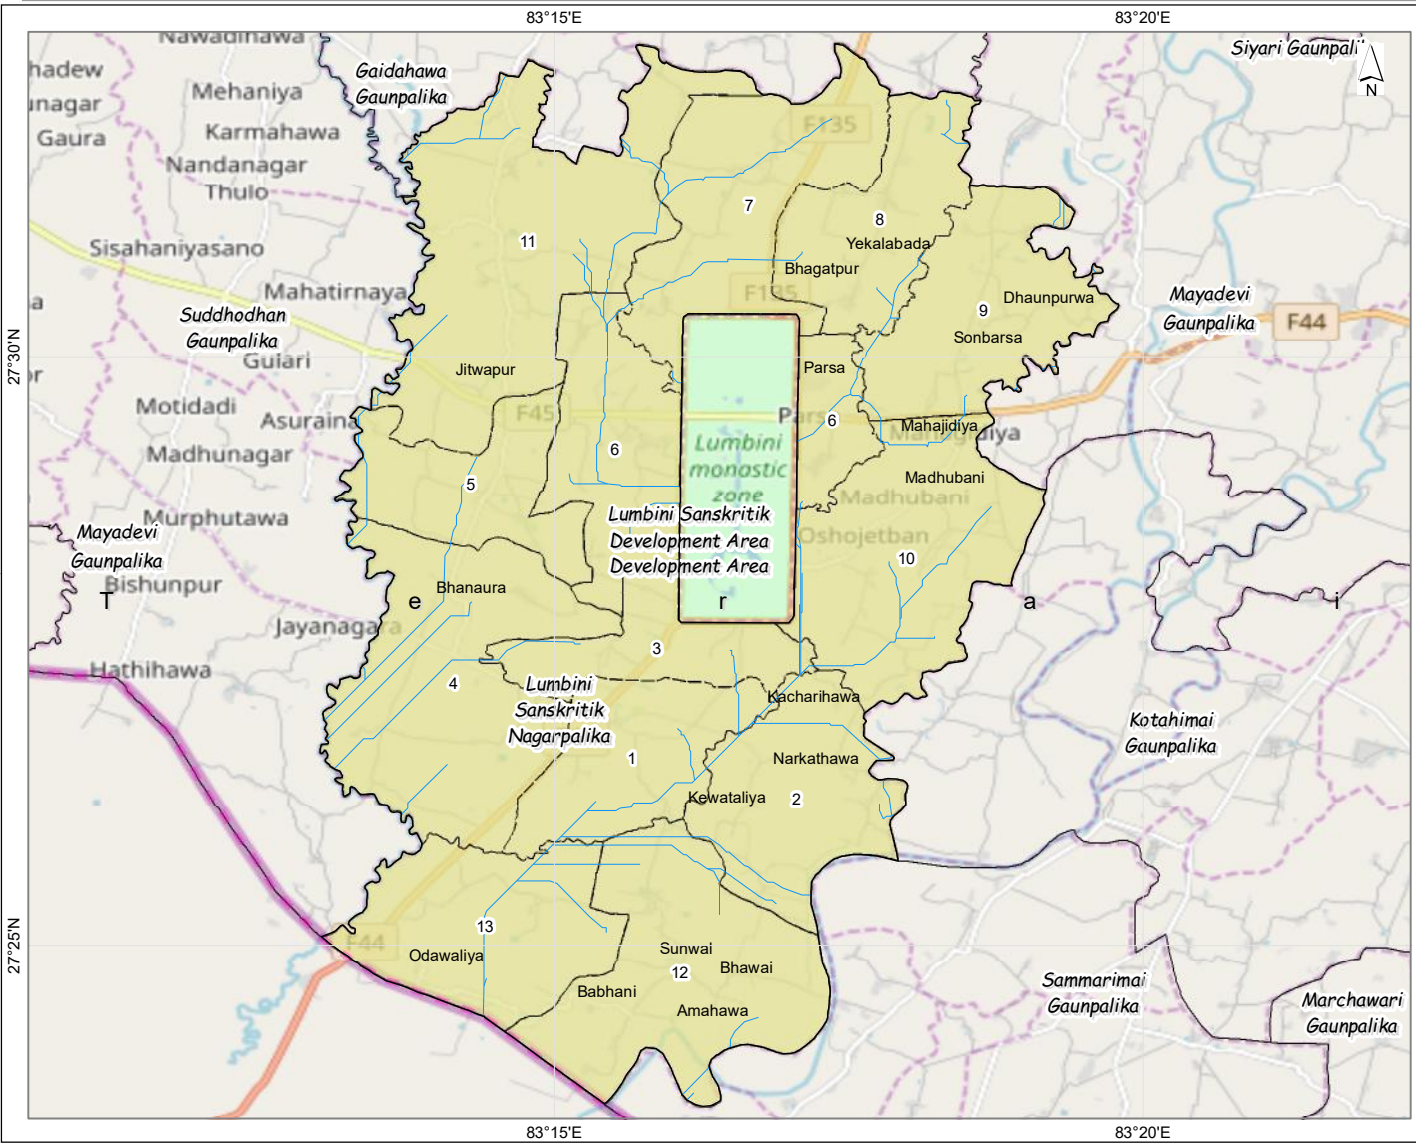

Data:
Local level Admin boundary:- Department of Survey,
Ministry of Federal Affair and Local Development
Forest Cover:- Department of Forest Research and Survey
Protected Area:- Department of National Parks and Wildlife Conservation

Ministry of Forests and Environment
Department of Forest Research and Survey

1. **Legend**
2. River
   - Ward
   - Forest
   - Non Forest

1. **Legend**
2. Local Level
   - District
   - Pradesh