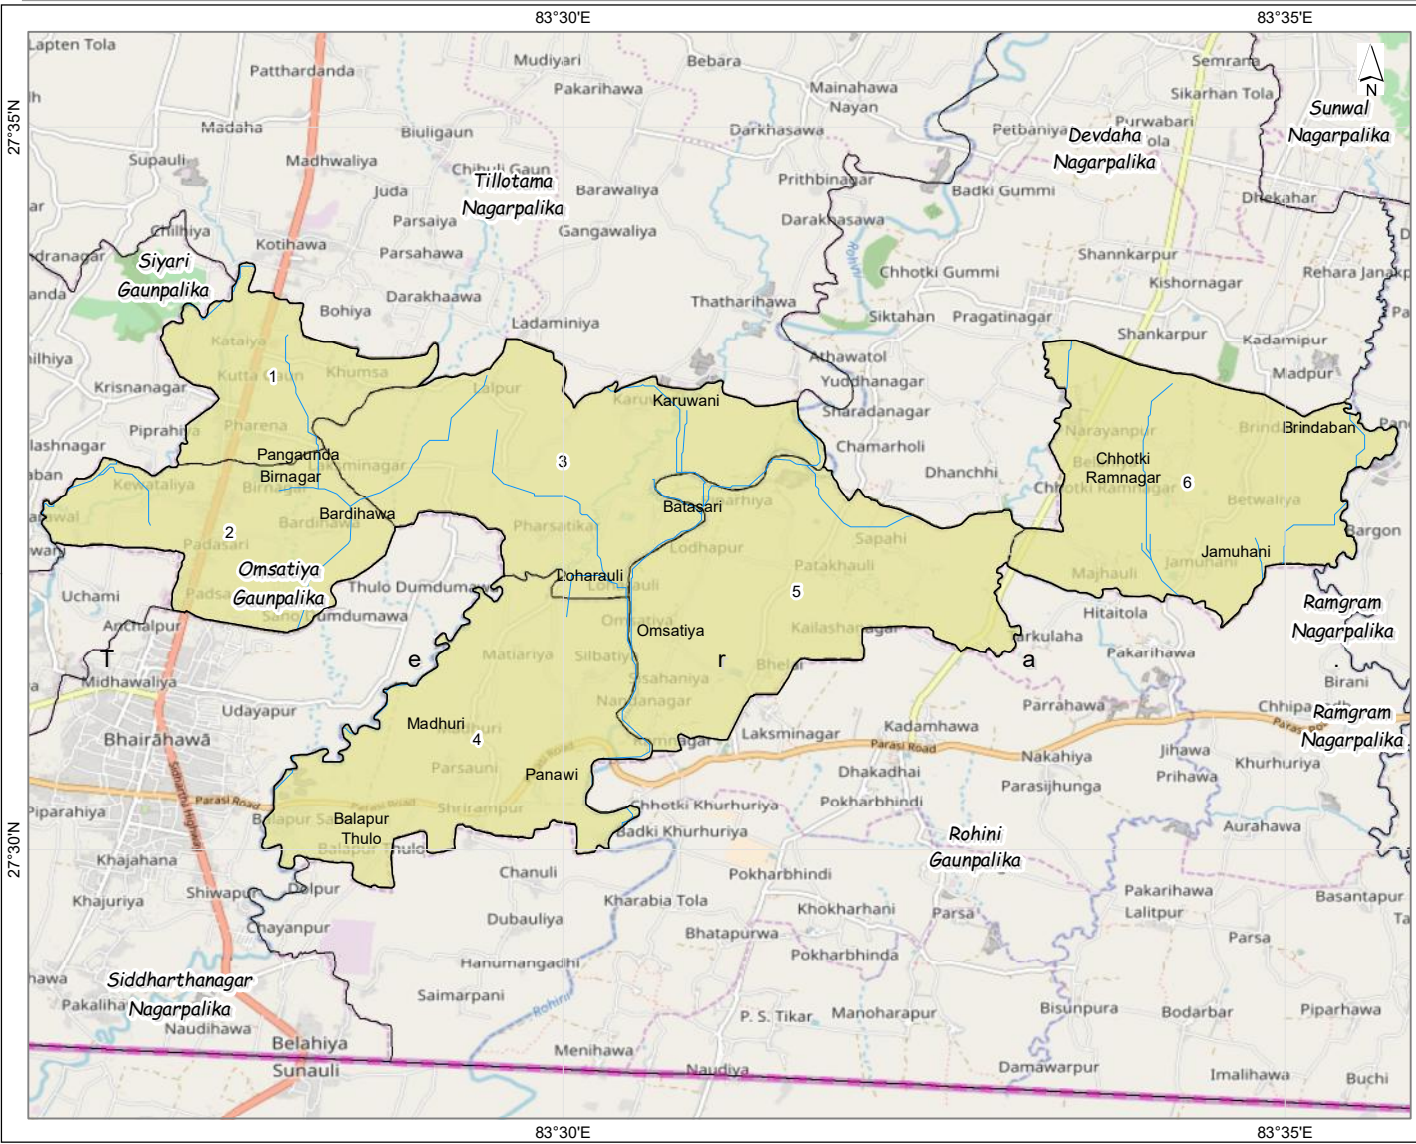

Legend

- River
- Ward
- Forest
- Non Forest

Data:
Local level Admin boundary:- Department of Survey,
Ministry of Federal Affair and Local Development
Forest Cover:- Department of Forest Research and Survey
Protected Area:- Department of National Parks and Wildlife Conservation

Ministry of Forests and Environment
Department of Forest Research and Survey

Legend

- Local Level
- District
- Pradesh