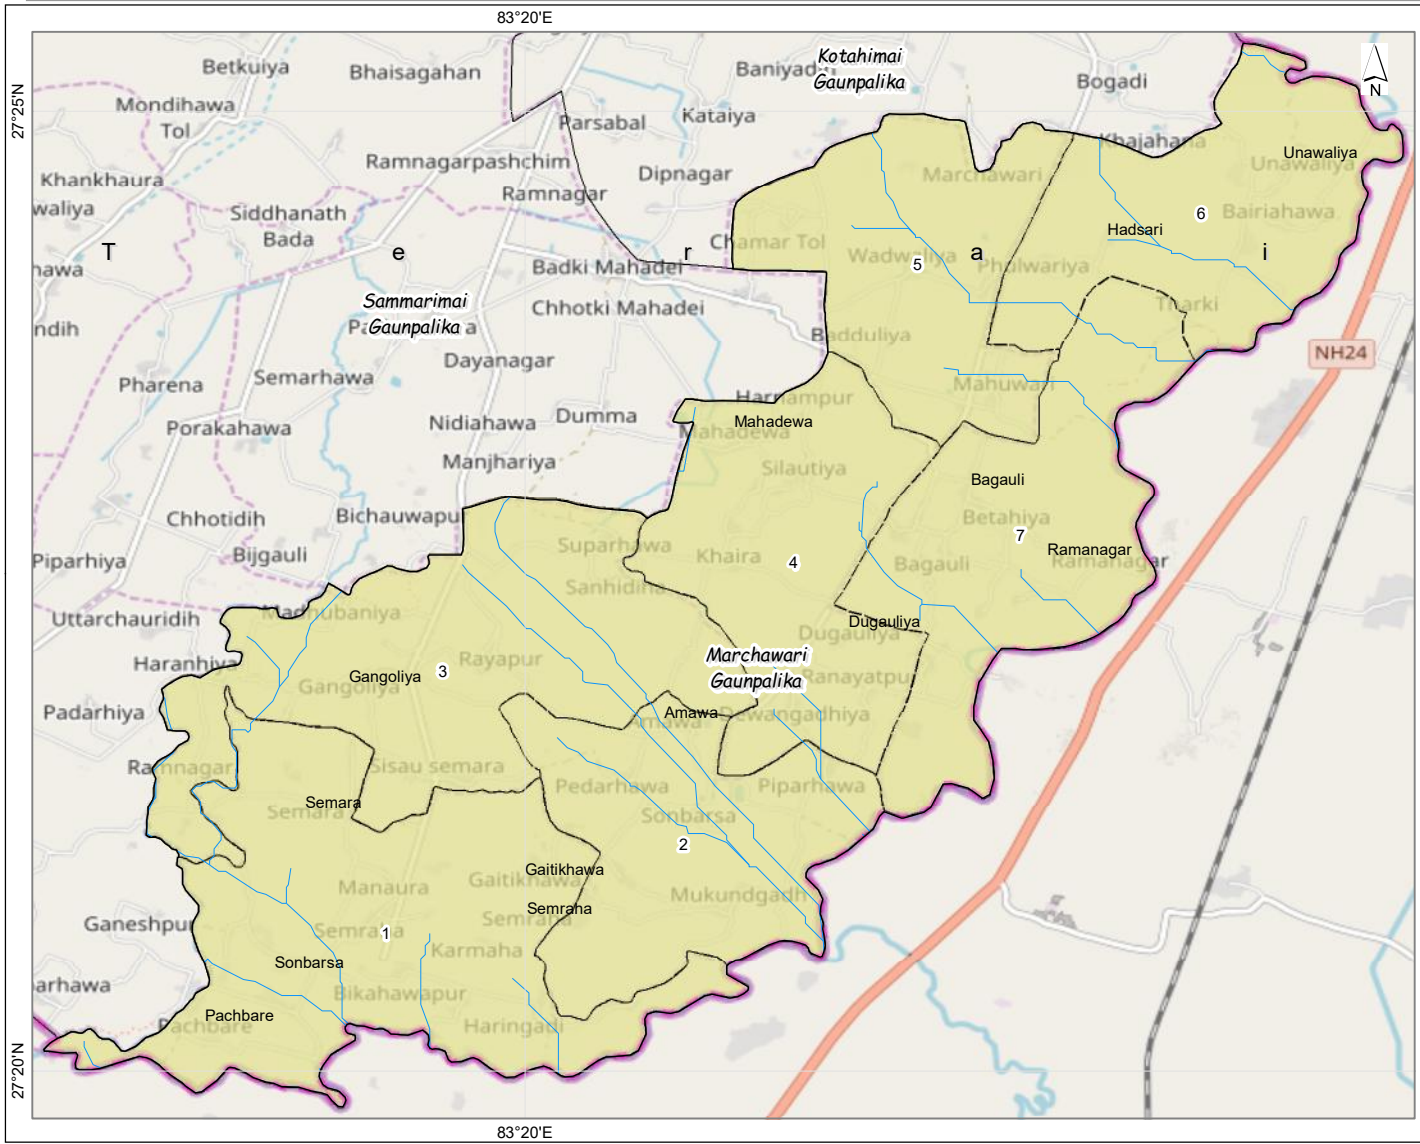

Legend

- River
- Ward
- Non Forest

Data:
Local level Admin boundary:- Department of Survey, Ministry of Federal Affair and Local Development
Forest Cover:- Department of Forest Research and Survey
Protected Area:- Department of National Parks and Wildlife Conservation

Scale: 0 1.5 3Km
1:73,000

Legend

- Local Level
- District
- Pradesh

Ministry of Forests and Environment
Department of Forest Research and Survey

Scale: 0 5 10 Km