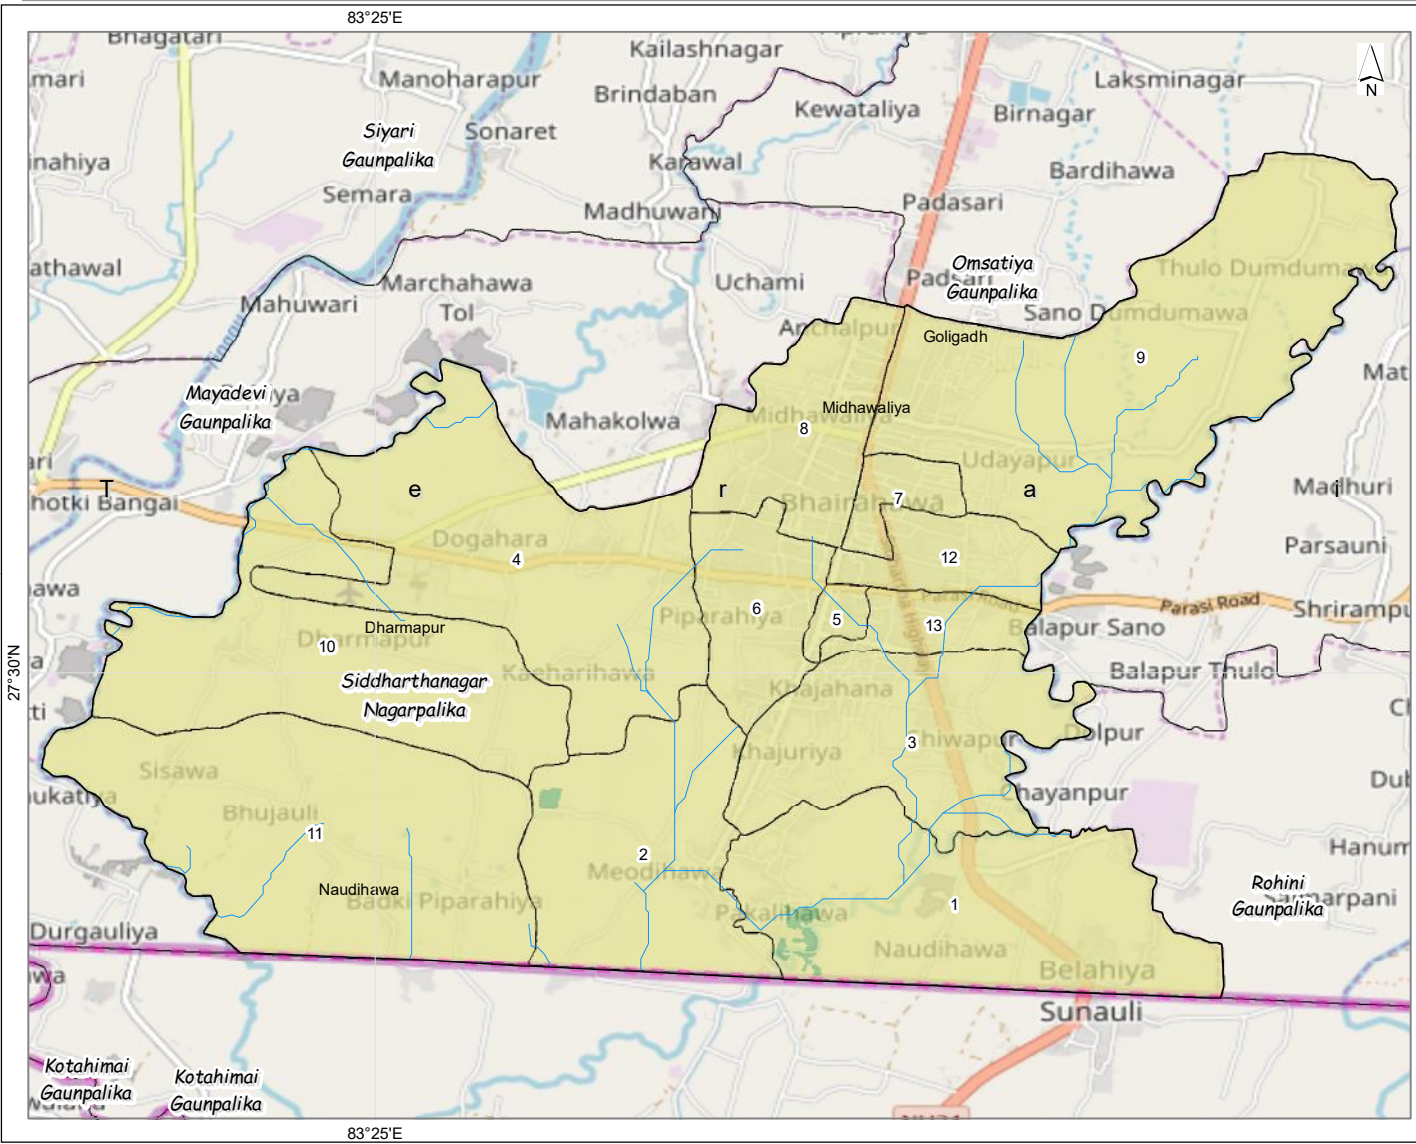

Legend

- River
- Ward
- Forest
- Non Forest

Data:
Local level Admin boundary:- Department of Survey,
Ministry of Federal Affair and Local Development
Forest Cover:- Department of Forest Research and Survey
Protected Area:- Department of National Parks and Wildlife Conservation

Ministry of Forests and Environment
Department of Forest Research and Survey

Legend

- Local Level
- District
- Pradesh

CRS: GCS WGS 1984

www.dfrs.gov.np