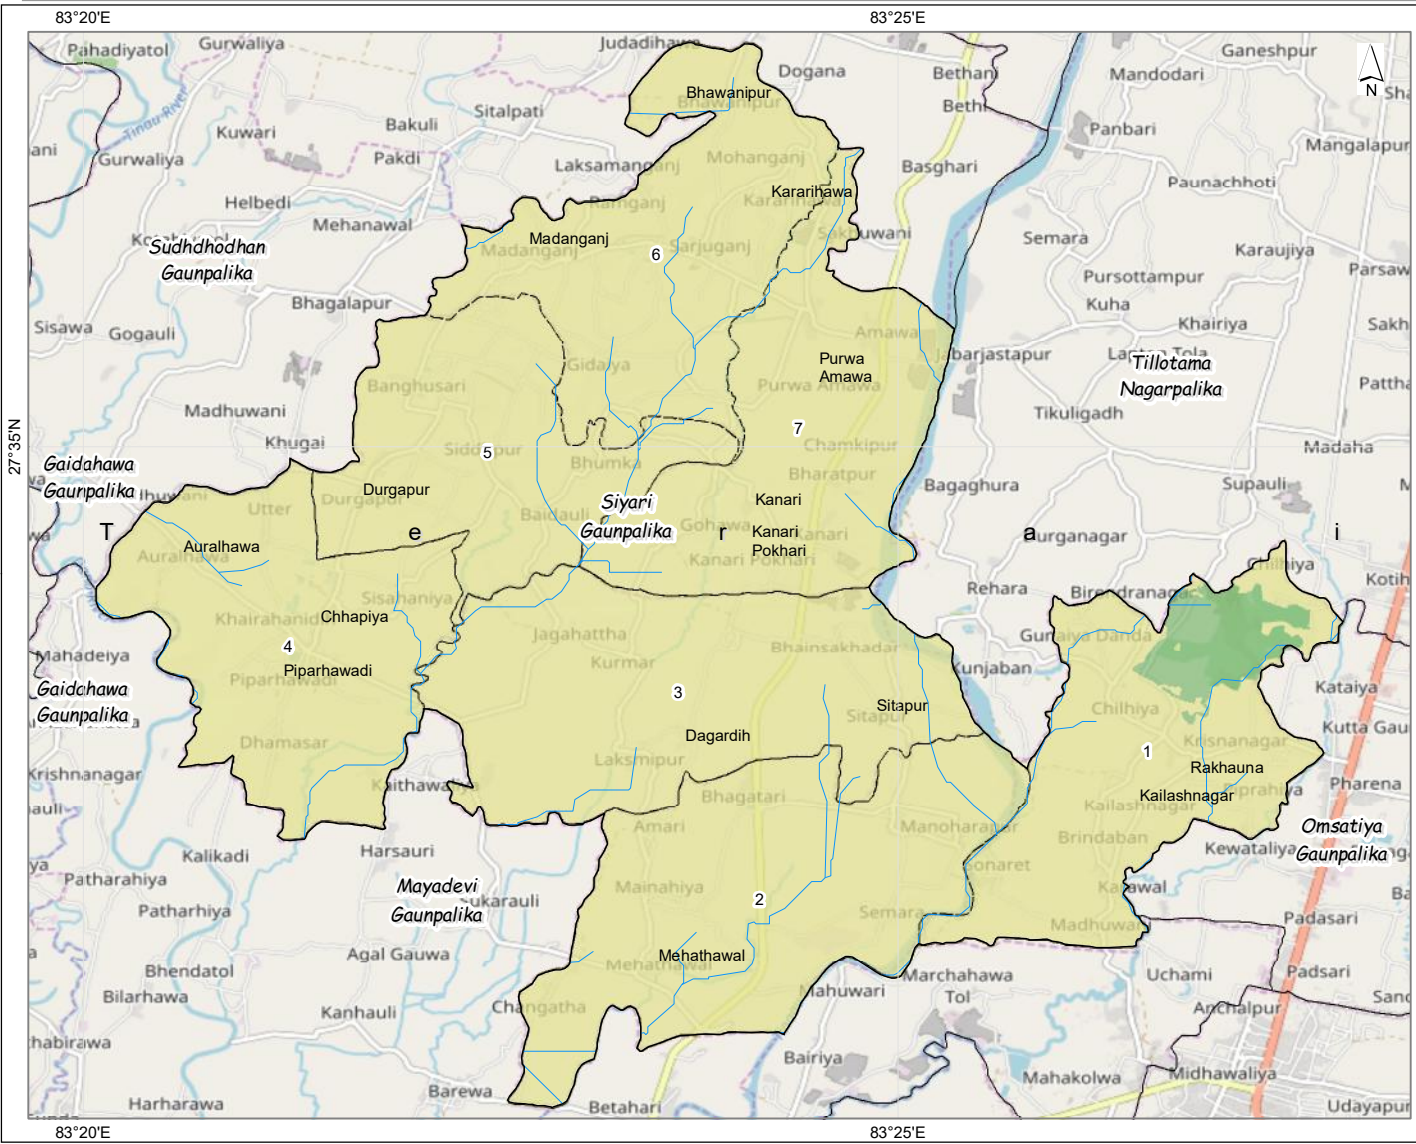

Legend

- River
- Ward
- Forest
- Non Forest

Data:
Local level Admin boundary:- Department of Survey,
Ministry of Federal Affair and Local Development
Forest Cover:- Department of Forest Research and Survey
Protected Area:- Department of National Parks and Wildlife Conservation

Ministry of Forests and Environment
Department of Forest Research and Survey

Legend

- Local Level
- District
- Pradesh

CRS: GCS WGS 1984

www.dfrs.gov.np