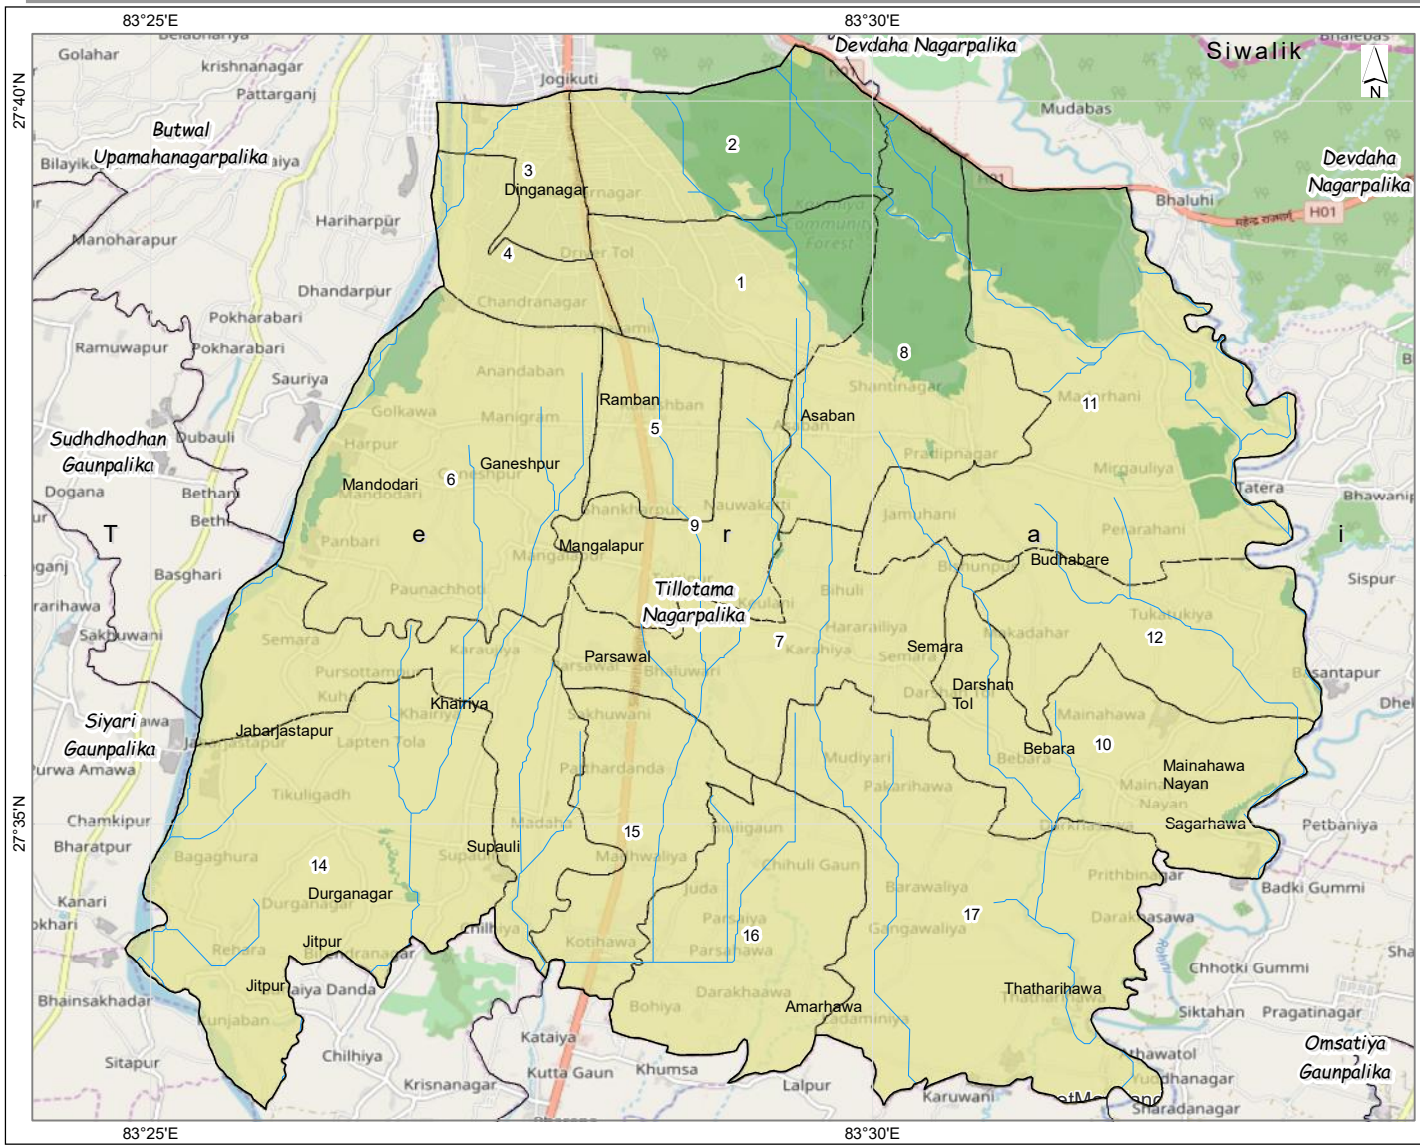

Tillotama Nagarpalika, RUPANDEHI, Province-5

125.92 Sqkm (Total Area)

13.58 Sqkm (Forest Area)

10.78% Forest

Legend

- River
- Ward
- Forest
- Non Forest

Data:
Local level Admin boundary:- Department of Survey,
Ministry of Federal Affair and Local Development
Forest Cover:- Department of Forest Research and Survey
Protected Area:- Department of National Parks and Wildlife Conservation

Ministry of Forests and Environment
Department of Forest Research and Survey

Legend

- Local Level
- District
- Pradesh

CRS: GCS WGS 1984

www.dfrs.gov.np