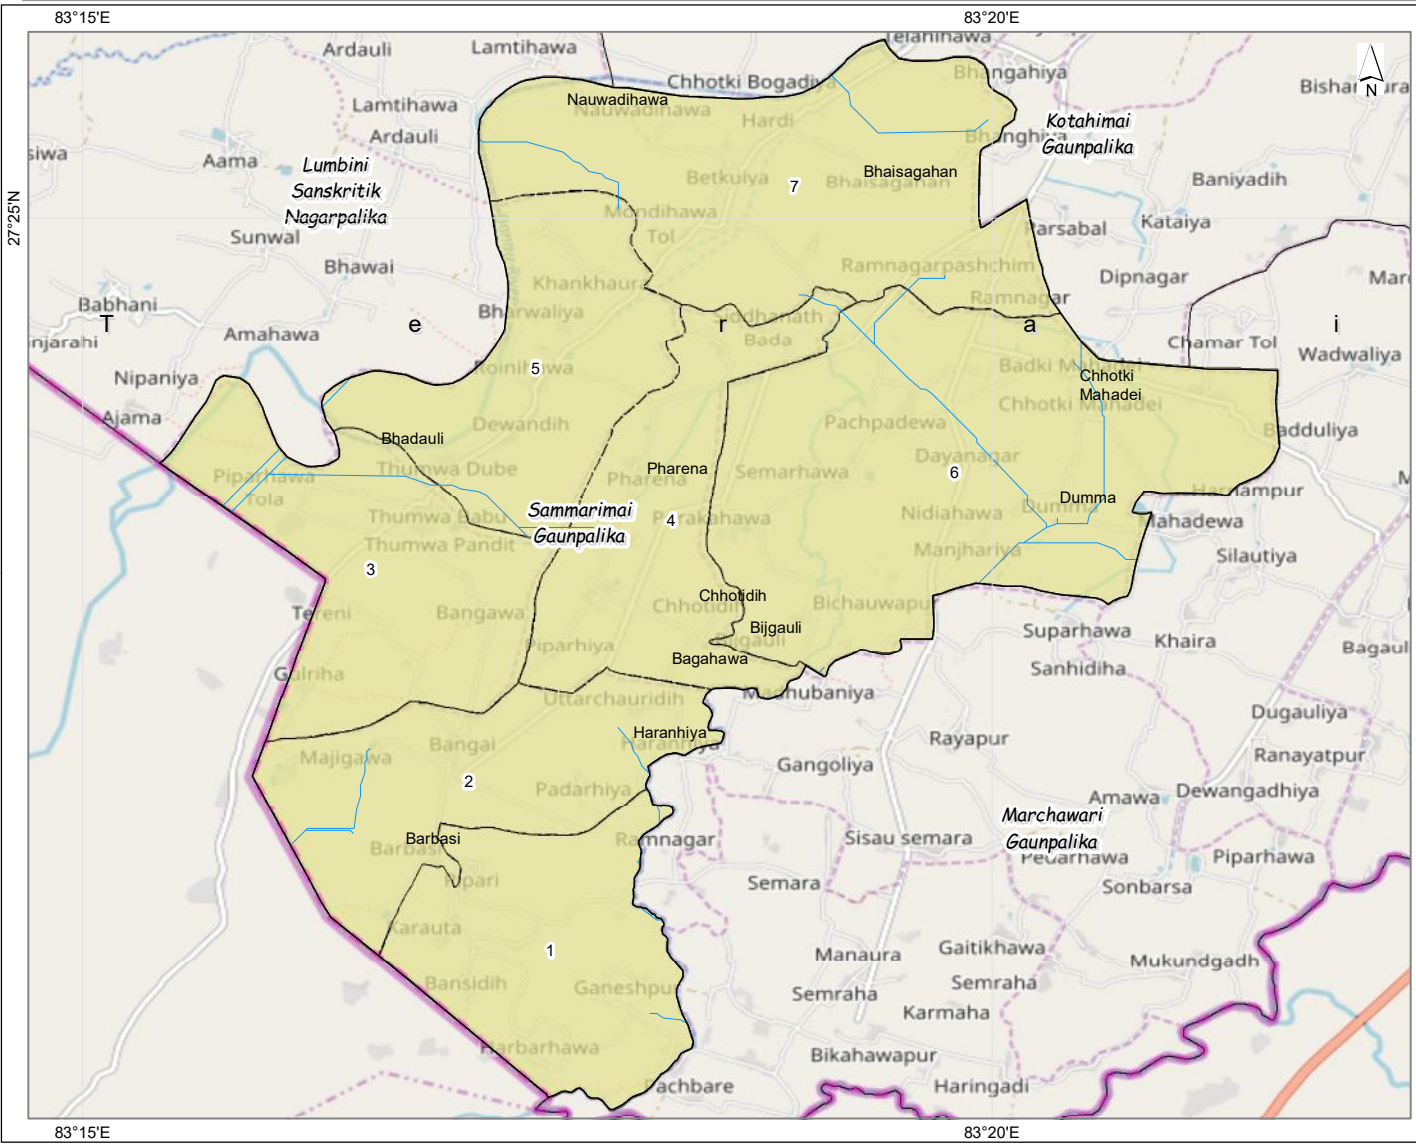

Legend

- River
- Ward
- Non Forest

Data:
Local level Admin boundary:- Department of Survey,
Ministry of Federal Affair and Local Development
Forest Cover:- Department of Forest Research and Survey
Protected Area:- Department of National Parks and Wildlife Conservation

Ministry of Forests and Environment
Department of Forest Research and Survey

Legend

- Local Level
- District
- Pradesh