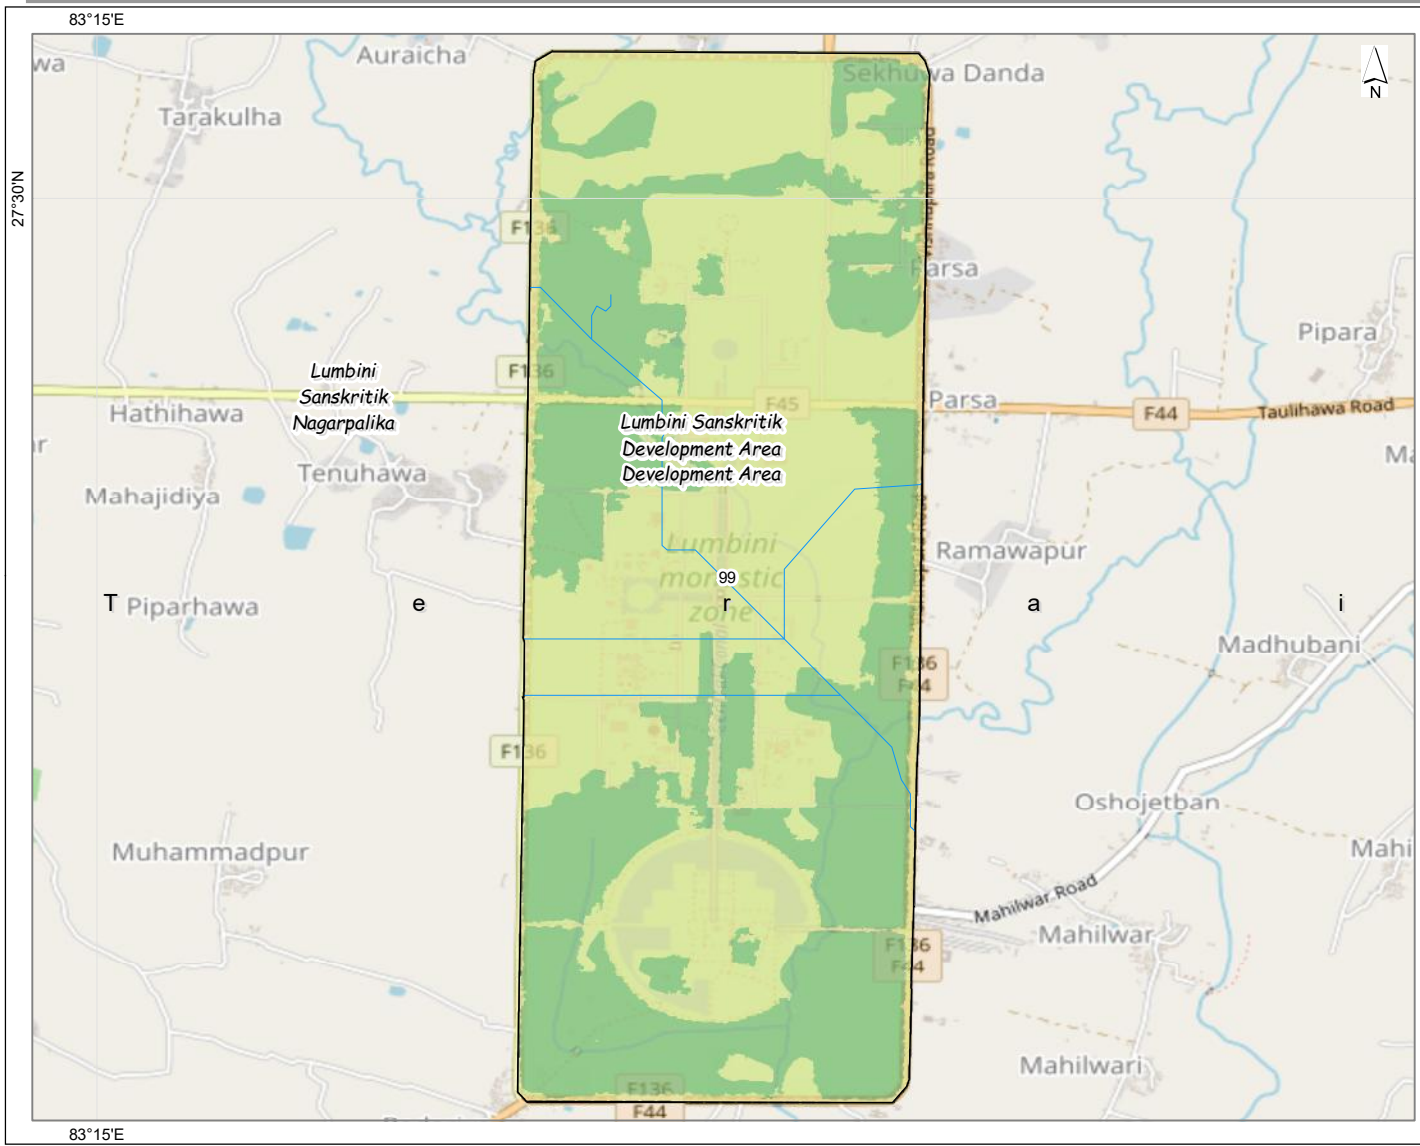

Ministry of Forests and Environment
 Department of Forest Research and Survey

Legend

- Local Level
- District
- Pradesh

CRS: GCS WGS 1984

www.dfrs.gov.np

- Legend**
- River
 - Ward
 - Forest
 - Non Forest

Data:
 Local level Admin boundary:- Department of Survey,
 Ministry of Federal Affair and Local Development
 Forest Cover:- Department of Forest Research and Survey
 Protected Area:- Department of National Parks and Wildlife Conservation