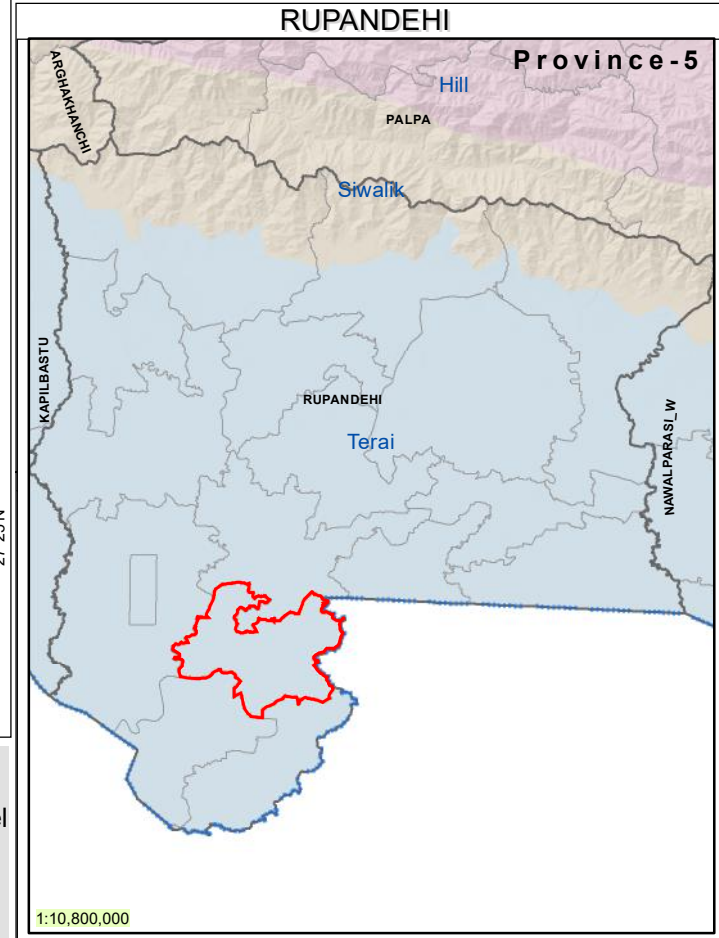

Legend

- River
- Ward
- Non Forest

Data:
Local level Admin boundary:- Department of Survey,
Ministry of Federal Affair and Local Development
Forest Cover:- Department of Forest Research and Survey
Protected Area:- Department of National Parks and Wildlife Conservation

Ministry of Forests and Environment
Department of Forest Research and Survey

Legend

- Local Level
- District
- Pradesh

CRS: GCS WGS 1984

www.dfrs.gov.np