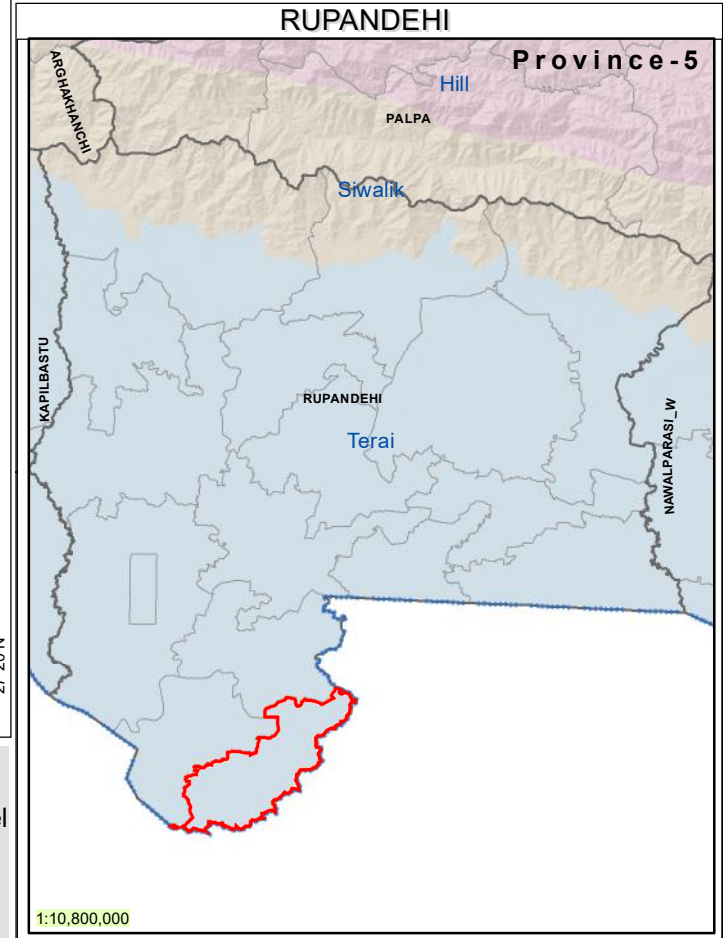

Legend

- River
- Ward
- Non Forest

Data:
Local level Admin boundary:- Department of Survey, Ministry of Federal Affair and Local Development
Forest Cover:- Department of Forest Research and Survey
Protected Area:- Department of National Parks and Wildlife Conservation

Scale: 0 1.5 3Km
1:73,000

Legend

- Local Level
- District
- Pradesh

Ministry of Forests and Environment
Department of Forest Research and Survey

Scale: 0 5 10 Km