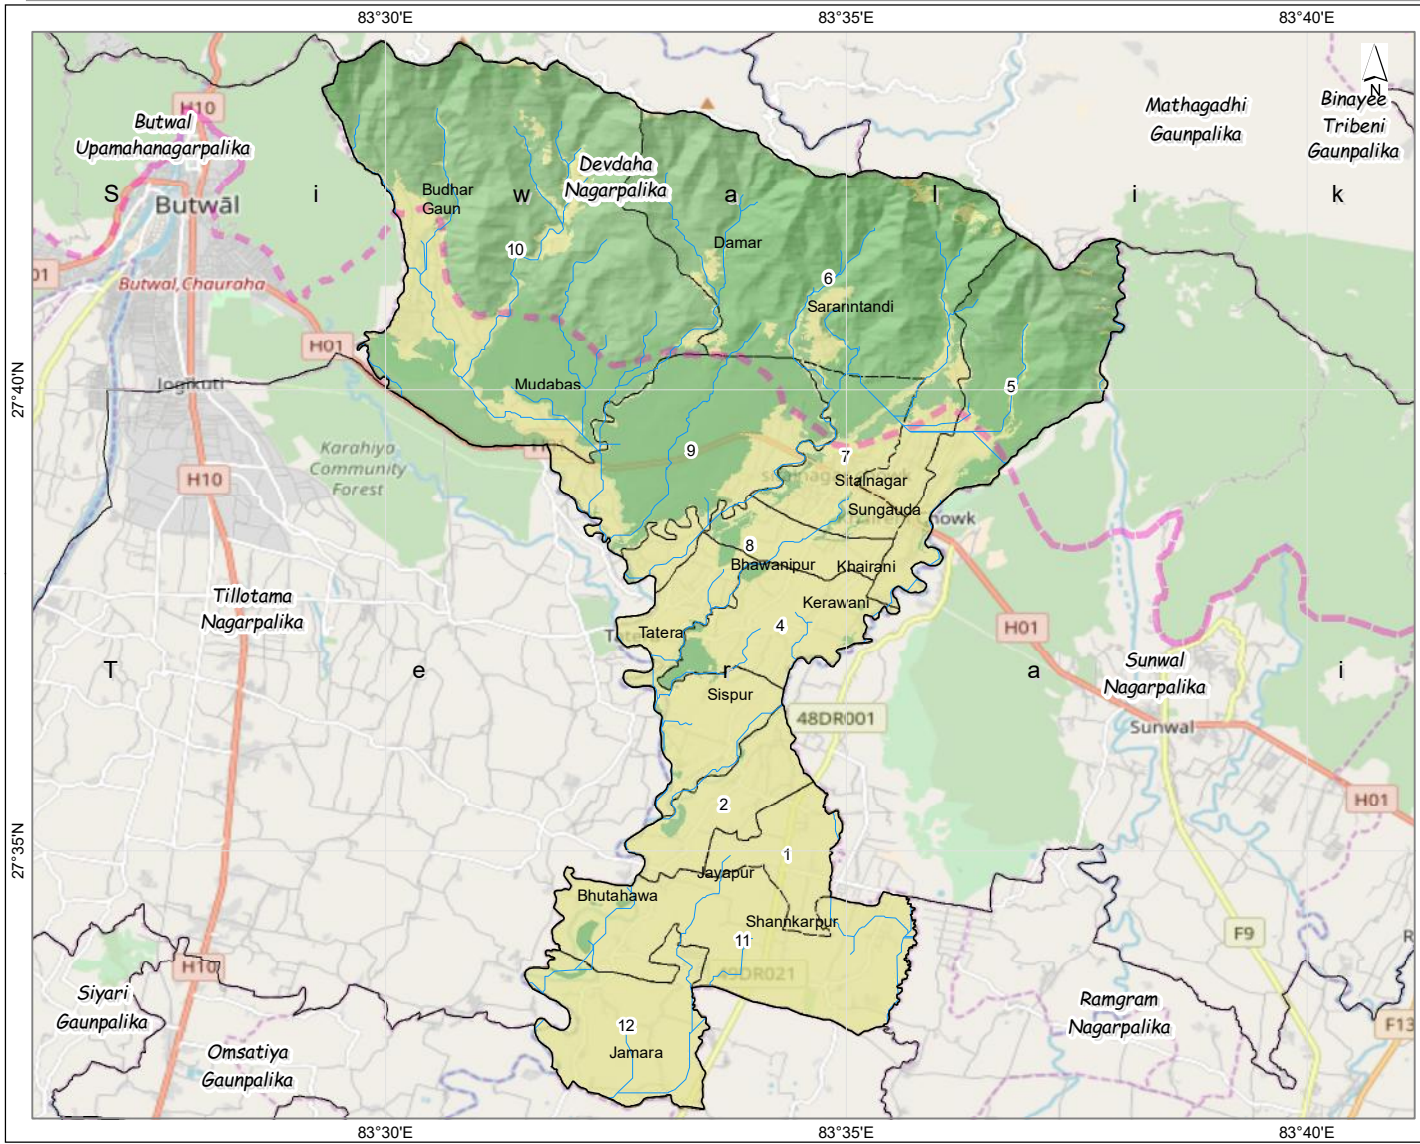

- Legend**
- River
 - Ward
 - Forest
 - Non Forest

Data:
 Local level Admin boundary:- Department of Survey,
 Ministry of Federal Affair and Local Development
 Forest Cover:- Department of Forest Research and Survey
 Protected Area:- Department of National Parks and Wildlife Conservation

Ministry of Forests and Environment
 Department of Forest Research and Survey

- Legend**
- Local Level
 - District
 - Pradesh

Legend

- River
- Ward
- Forest
- Non Forest

Data:
 Local level Admin boundary:- Department of Survey,
 Ministry of Federal Affair and Local Development
 Forest Cover:- Department of Forest Research and Survey
 Protected Area:- Department of National Parks and Wildlife Conservation

Data:
 Local level Admin boundary:- Department of Survey, Ministry of Federal Affair and Local Development
 Forest Cover:- Department of Forest Research and Survey
 Protected Area:- Department of National Parks and Wildlife Conservation