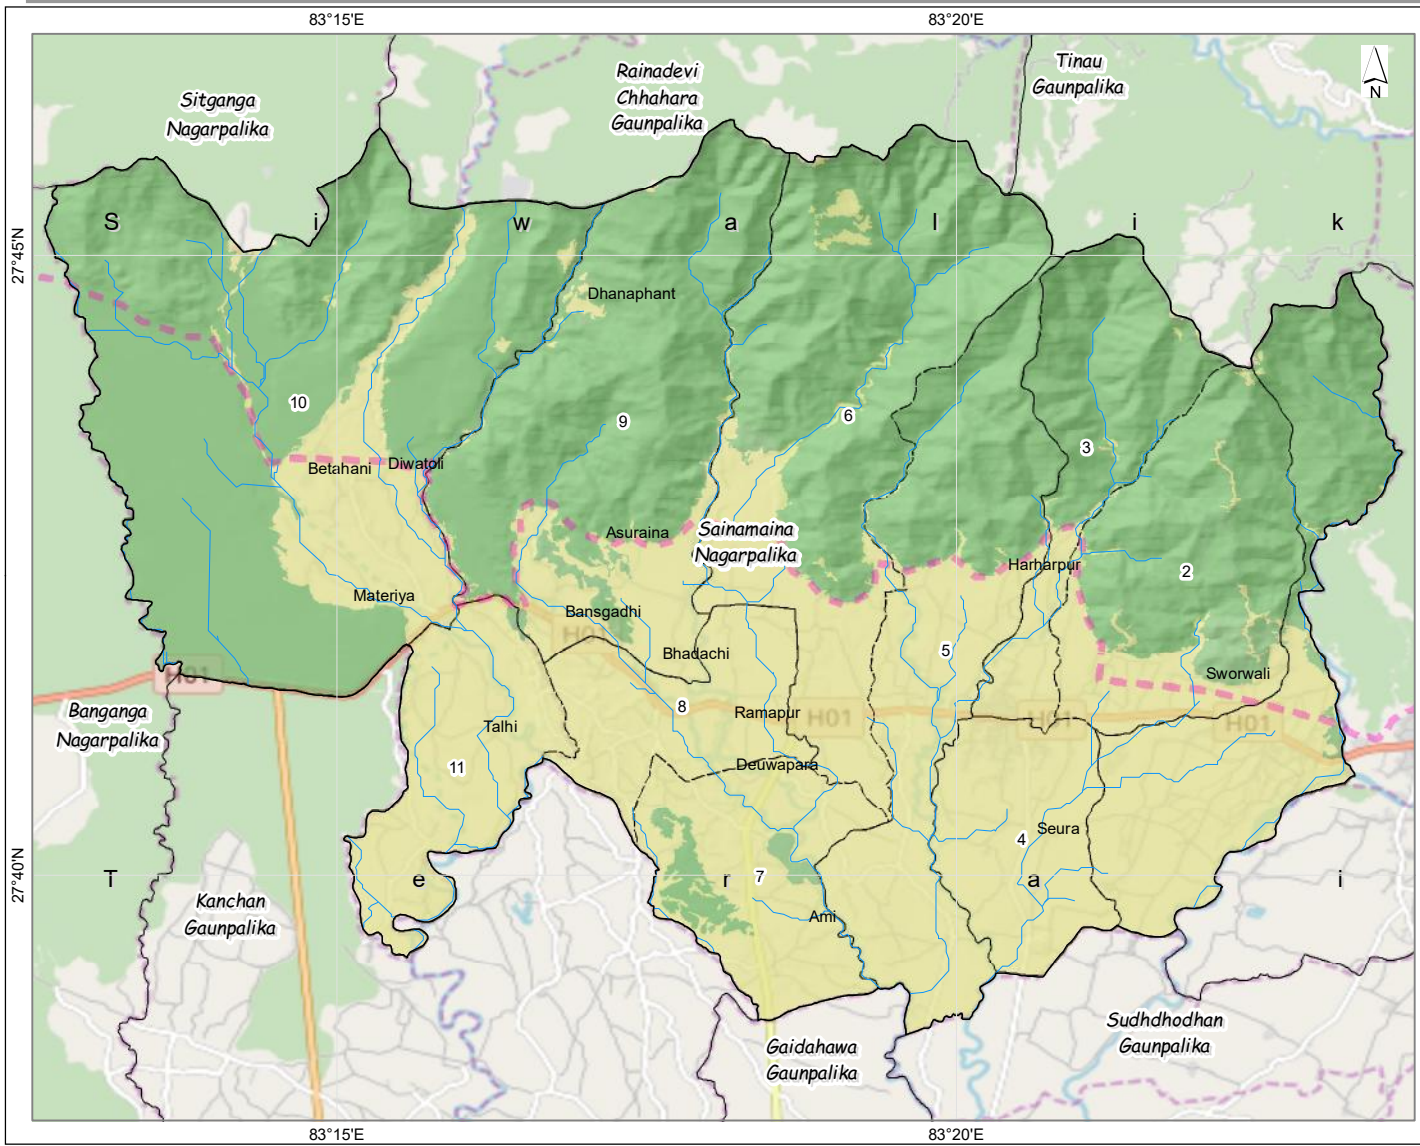

Legend

- River
- Ward
- Forest
- Non Forest

Data:
Local level Admin boundary:- Department of Survey,
Ministry of Federal Affair and Local Development
Forest Cover:- Department of Forest Research and Survey
Protected Area:- Department of National Parks and Wildlife Conservation

Ministry of Forests and Environment
Department of Forest Research and Survey

Legend

- Local Level
- District
- Pradesh