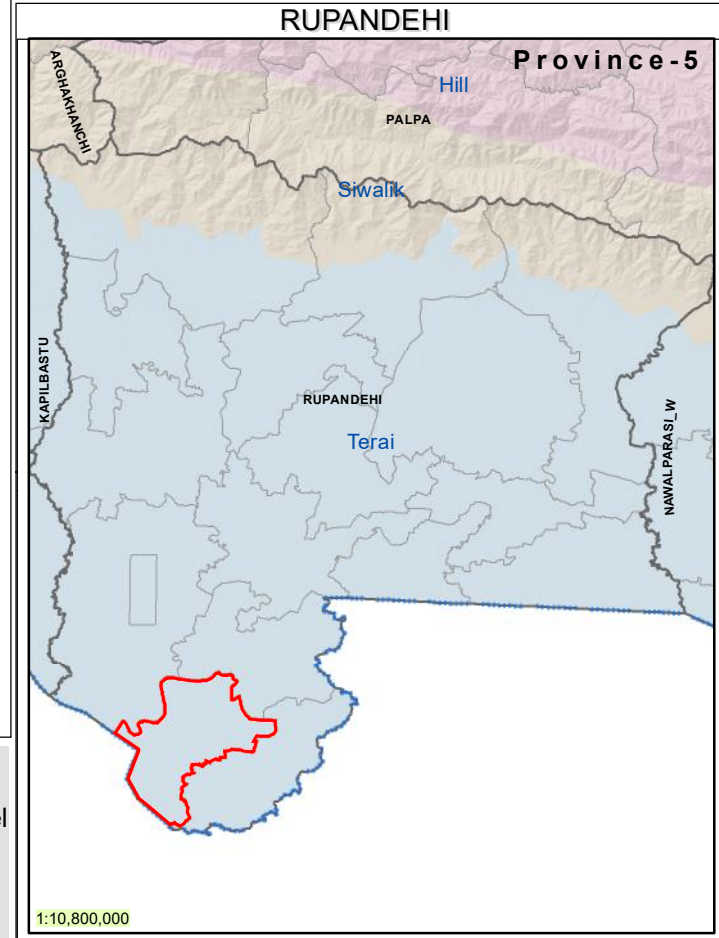

Legend

- River
- Ward
- Non Forest

Data:
Local level Admin boundary:- Department of Survey,
Ministry of Federal Affair and Local Development
Forest Cover:- Department of Forest Research and Survey
Protected Area:- Department of National Parks and Wildlife Conservation

Ministry of Forests and Environment
Department of Forest Research and Survey

Legend

- Local Level
- District
- Pradesh