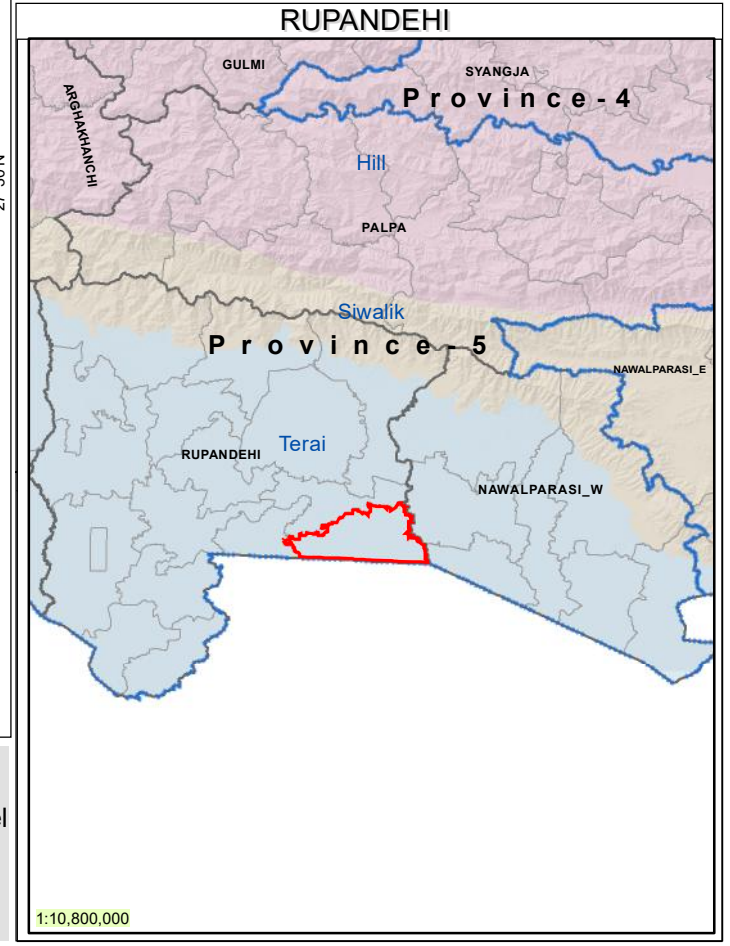

27°30'N

27°30'N

Legend

- River
- Ward
- Forest
- Non Forest

Data:
Local level Admin boundary:- Department of Survey,
Ministry of Federal Affair and Local Development
Forest Cover:- Department of Forest Research and Survey
Protected Area:- Department of National Parks and Wildlife Conservation

Ministry of Forests and Environment
Department of Forest Research and Survey

Legend

- Local Level
- District
- Pradesh